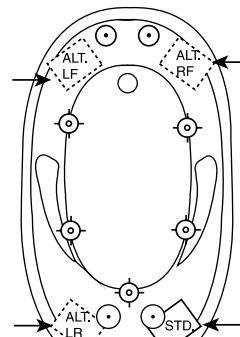

REQUIREMENTS

- Pump Locations: Select 1
- Electrical: one 115v 20AMP GFCI Circuits
- Tub should not be supported by the lip in any way.**
- Level tub & screw or glue EZ Level adjustable legs to sub floor.**
- CUT OUT DIMENSIONS:**
 - OVALS:** A template will be provided
 - RECTANGLES:** Subtract 1" to 1.5" from length & width for hole cut out size

EZ CLEAN CAST ACRYLIC LIMITED LIFETIME WARRANTY

OPTIONAL FEATURES & ACCESSORIES

(Please type in the box below)

Bath include EZ Level Legs

INSTALLATION WILL NOT REQUIRE MORTAR BEDDING

Some standard & most alternate pump locations may stickout past perimeter of the bath 1"-3". NOTE: Graphics may not be to scale. Specifications and features are subject to change without notice and are ± .25". All final measurements should be taken from tub on site. Access 18"x 18" or larger is required for each pump. Consult your contractor for installation requirements.