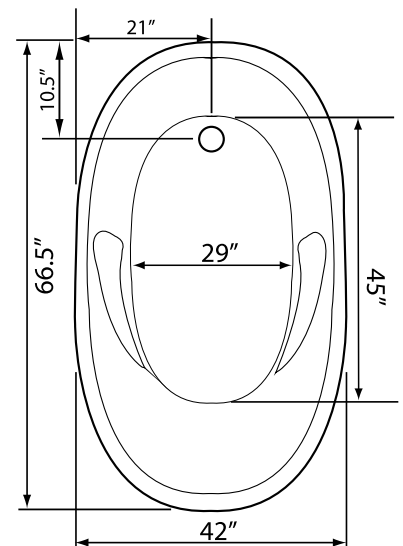

REQUIREMENTS

- Pump Locations: Select 1
- Electrical: one 115v 20AMP GFCI Circuits
- Tub should not be supported by the lip in any way.**
- Level tub & screw or glue EZ Level adjustable legs to sub floor.**
- CUT OUT DIMENSIONS:**
 - OVALS:** A template will be provided
 - RECTANGLES:** Subtract 1" to 1.5" from length & width for hole cut out size

EZ CLEAN CAST ACRYLIC LIMITED LIFETIME WARRANTY

OPTIONAL FEATURES & ACCESSORIES

(Please type in the box below)

Bath include EZ Level Legs

INSTALLATION WILL NOT REQUIRE MORTAR BEDDING

Some standard & most alternate pump locations may stickout past perimeter of the bath 1"-3". NOTE: Graphics may not be to scale. Specifications and features are subject to change without notice and are ± .25". All final measurements should be taken from tub on site. Access 18"x 18" or larger is required for each pump. Consult your contractor for installation requirements.