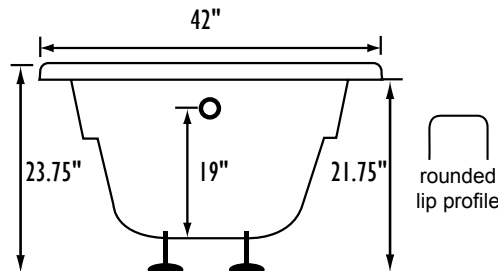

OPTIONAL FEATURES & ACCESSORIES

(Please type in the box below)

Bath include EZ Level Legs

INSTALLATION WILL NOT REQUIRE MORTAR BEDDING