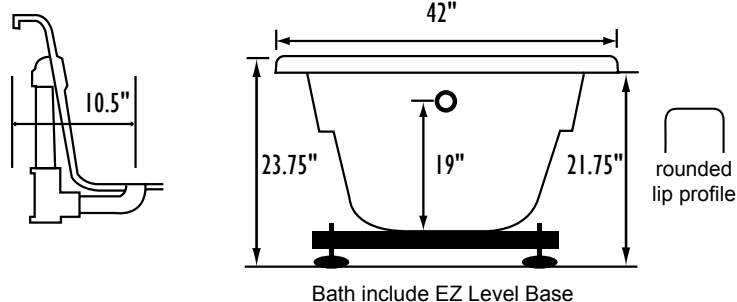

INSTALLATION WILL NOT REQUIRE MORTAR BEDDING

- **A** X **HTT® Leg Therapy Air Massage System** includes 10 Air Jets on the floor. Optional on Combo Plat and Combo Gold Series
- **B** X **6 Jet HTT® Back Massage System:** N/A on Combo Series-Standard on Plat series
- **C** **Warm Back Tubing Zone**