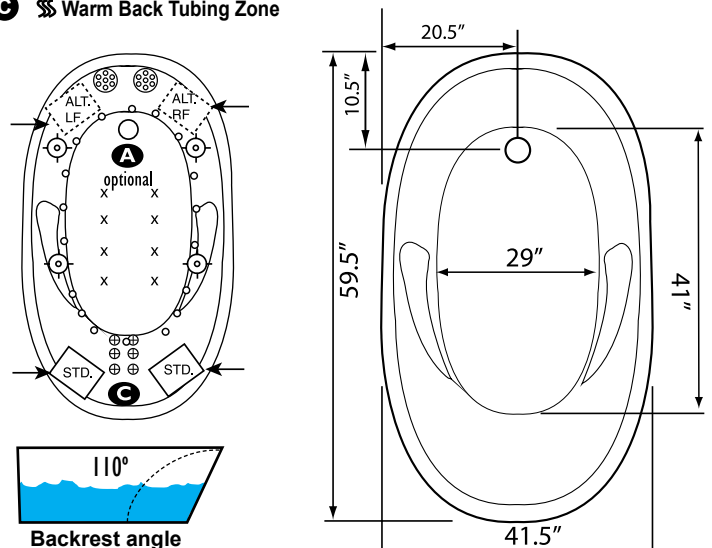

PURITY

- HydroClean Water Purity System
- HydroCleanse

STANDARD ACCESSORIES

- Grab Bar(s) - 2 on End Drain baths - White, Biscuit, Bone, Brushed Nickel, Polished Chrome
- Chromatherapy Lighting
- Deluxe Cable Drain - White, Biscuit, Bone, Brushed Nickel, Oil Rubbed Bronze, Polished Chrome,
- Deluxe Cushion Pillow
- EZ Level Base
- FDA Recipe Non-Toxic Food & Beverage Grade Plumbing (primarily)
- 30 Point Quality Assurance Factory Test

REQUIREMENTS

- Pump Locations: Select 2
- Electrical: three 115v 20AMP GFCI Circuits
- Drain and Grab Bars: Select Color / Finish
- Tub should not be supported by the lip in any way.**
- Level tub & screw or glue EZ Level adjustable legs to sub floor.**
- CUT OUT DIMENSIONS:**
- OVALS:** A template will be provided
- RECTANGLES:** Subtract 1" to 1.5" from length & width for hole cut out size

EZ CLEAN CAST ACRYLIC LIMITED LIFETIME WARRANTY  **US ANSI**

INSTALLATION WILL NOT REQUIRE MORTAR BEDDING

- A** X **HTT® Leg Therapy Air Massage System** includes 10 Air Jets on the floor. Optional on Combo Plat and Combo Gold Series
- B** X **6 Jet HTT® Back Massage System:** N/A on Combo Series-Standard on Plat series
- C** **Warm Back Tubing Zone**

Some standard & most alternate pump locations may stickout past perimeter of the bath 1"-3". **NOTE: Graphics may not be to scale. Specifications and features are subject to change without notice and are ± .25". All final measurements should be taken from tub on site. Access 18"x 18" or larger is required for each pump. Consult your contractor for installation requirements.**