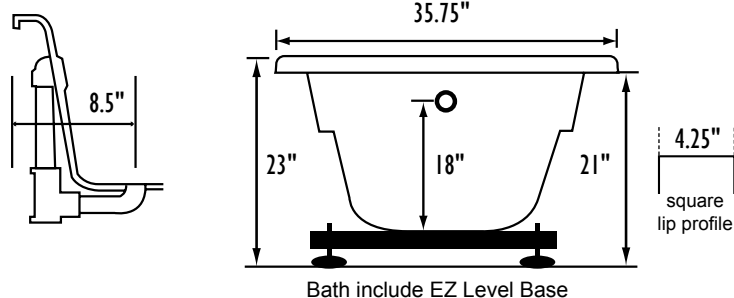

INSTALLATION WILL NOT REQUIRE MORTAR BEDDING

- **A** **X** HTT® Leg Therapy Air Massage System includes 10 Air Jets on the floor. Optional on Combo Plat and Combo Gold Series
- **B** **X** 6 Jet HTT® Back Massage System: N/A on Combo Series-Standard on Plat series
- **C** Warm Back Tubing Zone