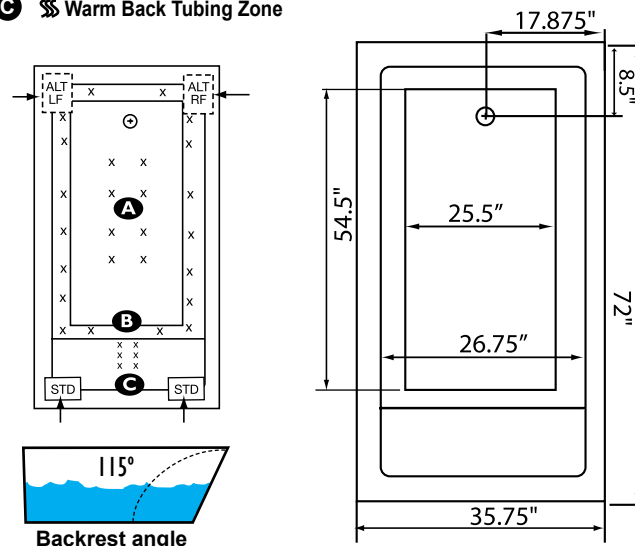

REQUIREMENTS

- Pump Locations: Select 2
- Electrical: Three 115v 20AMP GFCI Circuits
- Drain and Grab Bars: Select Color / Finish
- Tube should not be supported by the lip in any way.**
- Level tub & screw or glue EZ Level adjustable legs to sub floor.**
- CUT OUT DIMENSIONS:**
 - OVALS:** A template will be provided
 - RECTANGLES:** Subtract 1" to 1.5" from length & width for hole cut out size

Some standard & most alternate pump locations may stickout past perimeter of the bath 1"-3". NOTE: Graphics may not be to scale. Specifications and features are subject to change without notice and are ±.25". All final measurements should be taken from tub on site. Access 18"x 18" or larger is required for each pump. Consult your contractor for installation requirements.