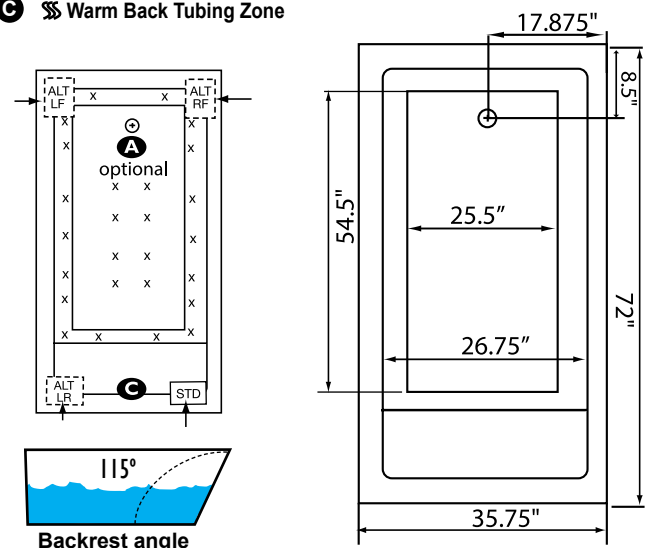

## REQUIREMENTS

- Pump Locations: Select 1
- Electrical: one 115v 20AMP GFCI Circuits
- Drain: Select Color / Finish

**Tub should not be supported by the lip in any way.**  
**Level tub & screw or glue EZ Level adjustable legs to sub floor.**  
**CUT OUT DIMENSIONS:**

- OVALS:** A template will be provided
- RECTANGLES:** Subtract 1" to 1.5" from length & width for hole cut out size

**EZ CLEAN CAST ACRYLIC LIMITED LIFETIME WARRANTY** **TEXTURED FLOOR**

Bath include EZ Level Legs

**INSTALLATION WILL NOT REQUIRE MORTAR BEDDING**

- A** **X** HTT® Leg Therapy Air Massage System includes 10 Air Jets on the floor. Optional on Combo Plat and Combo Gold Series
- B** **X** 6 Jet HTT® Back Massage System: N/A on Combo Series-Standard on Plat series
- C** Warm Back Tubing Zone

Some standard & most alternate pump locations may stickout past perimeter of the bath 1"-3". NOTE: Graphics may not be to scale. Specifications and features are subject to change without notice and are ± .25". All final measurements should be taken from tub on site. Access 18"x 18" or larger is required for each pump. Consult your contractor for installation requirements.