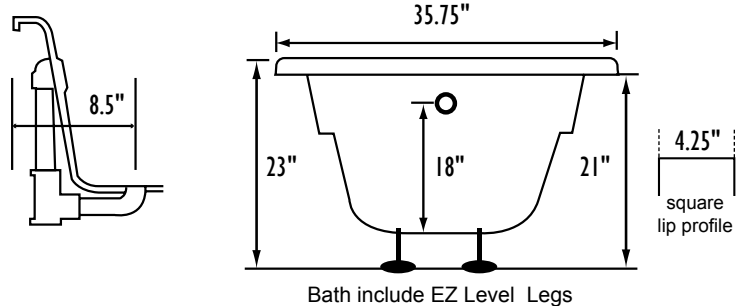

Bath include EZ Level Legs

INSTALLATION WILL NOT REQUIRE MORTAR BEDDING

- **A** **X** HTT® Leg Therapy Air Massage System includes 10 Air Jets on the floor. Optional on Combo Plat and Combo Gold Series
- **B** **X** 6 Jet HTT® Back Massage System: N/A on Combo Series-Standard on Plat series
- **C** Warm Back Tubing Zone