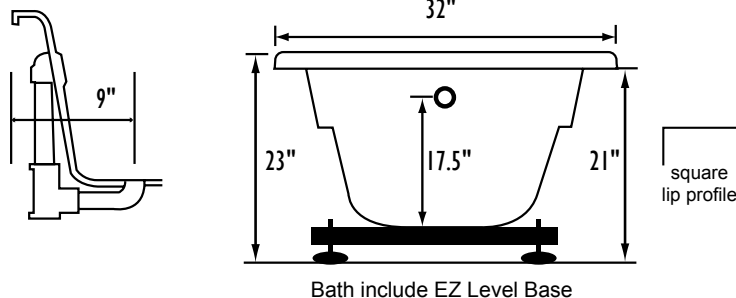

Bath include EZ Level Base

INSTALLATION WILL NOT REQUIRE MORTAR BEDDING

- **A** X **HTT® Leg Therapy Air Massage System** includes 10 Air Jets on the floor. Optional on Combo Plat and Combo Gold Series
- **B** X **6 Jet HTT® Back Massage System:** N/A on Combo Series-Standard on Plat series
- **C** **Warm Back Tubing Zone**