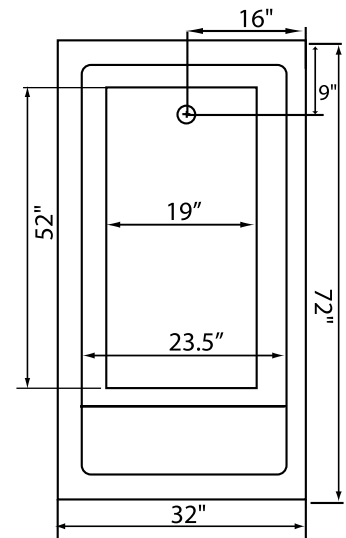

REQUIREMENTS

- Pump Locations: Select 2
- Electrical: three 115v 20AMP GFCI Circuits
- Drain and Grab Bars: Select Color / Finish
- Tub should not be supported by the lip in any way.**
- Level tub & screw or glue EZ Level adjustable legs to sub floor.**
- CUT OUT DIMENSIONS:**
 - OVALS:** A template will be provided
 - RECTANGLES:** Subtract 1" to 1.5" from length & width for hole cut out size

Some standard & most alternate pump locations may stickout past perimeter of the bath 1"-3". **NOTE: Graphics may not be to scale. Specifications and features are subject to change without notice and are ± .25". All final measurements should be taken from tub on site. Access 18"x 18" or larger is required for each pump. Consult your contractor for installation requirements.**