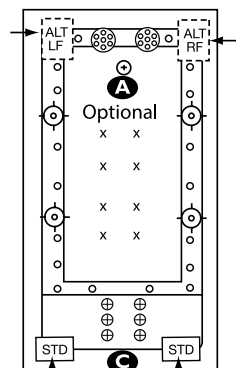

REQUIREMENTS

- Pump Locations: Select 2
- Electrical: three 115v 20AMP GFCI Circuits
- Drain and Grab Bars: Select Color / Finish
- Tub should not be supported by the lip in any way.**
- Level tub & screw or glue EZ Level adjustable legs to sub floor.**
- CUT OUT DIMENSIONS:**
 - OVALS:** A template will be provided
 - RECTANGLES:** Subtract 1" to 1.5" from length & width for hole cut out size

Some standard & most alternate pump locations may stickout past perimeter of the bath 1"-3". **NOTE: Graphics may not be to scale. Specifications and features are subject to change without notice and are ± .25". All final measurements should be taken from tub on site. Access 18"x 18" or larger is required for each pump. Consult your contractor for installation requirements.**