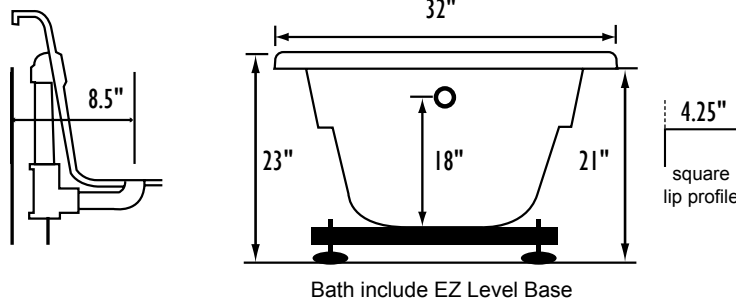

Backrest angle

Bath include EZ Level Base

INSTALLATION WILL NOT REQUIRE MORTAR BEDDING

- **A** X **HTT® Leg Therapy Air Massage System** includes 10 Air Jets on the floor. Optional on Combo Plat and Combo Gold Series
- **B** X **6 Jet HTT® Back Massage System:** N/A on Combo Series-Standard on Plat series
- **C** **Warm Back Tubing Zone**