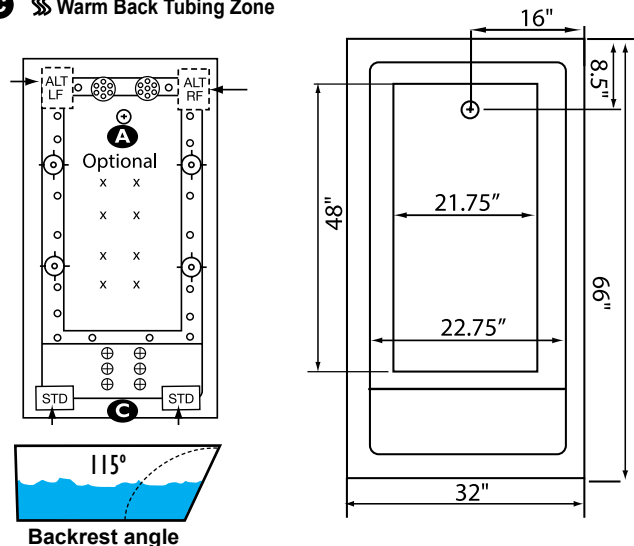

REQUIREMENTS

- Pump Locations: Select 2
- Electrical: three 115v 20AMP GFCI Circuits
- Drain and Grab Bars: Select Color / Finish
- Tub should not be supported by the lip in any way.**
- Level tub & screw or glue EZ Level adjustable legs to sub floor.**
- CUT OUT DIMENSIONS:**
 - OVALS:** A template will be provided
 - RECTANGLES:** Subtract 1" to 1.5" from length & width for hole cut out size

Backrest angle

Some standard & most alternate pump locations may stickout past perimeter of the bath 1"-3". **NOTE: Graphics may not be to scale. Specifications and features are subject to change without notice and are ± .25". All final measurements should be taken from tub on site. Access 18"x 18" or larger is required for each pump. Consult your contractor for installation requirements.**