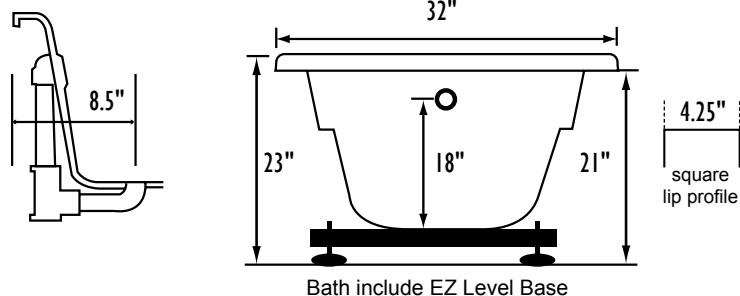

INSTALLATION WILL NOT REQUIRE MORTAR BEDDING

- **A** **X** HTT® Leg Therapy Air Massage System includes 10 Air Jets on the floor. Optional on Combo Plat and Combo Gold Series
- **B** **X** 6 Jet HTT® Back Massage System: N/A on Combo Series-Standard on Plat series
- **C** Warm Back Tubing Zone