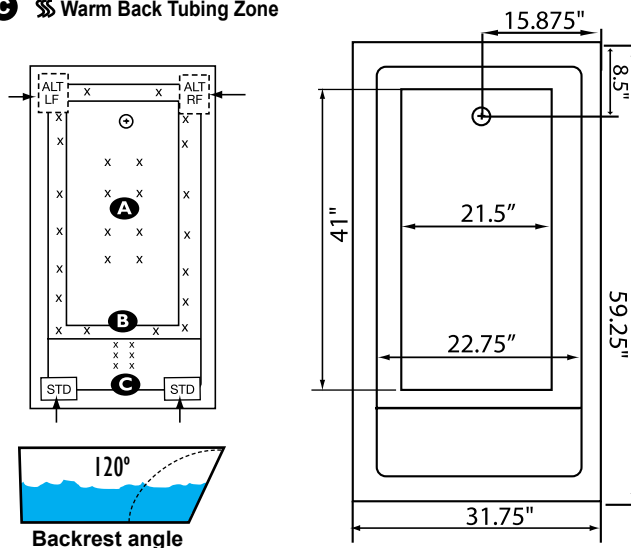

REQUIREMENTS

- Pump Locations: Select 2
- Electrical: Three 115v 20AMP GFCI Circuits
- Drain and Grab Bars: Select Color / Finish
- Tub should not be supported by the lip in any way.**
- Level tub & screw or glue EZ Level adjustable legs to sub floor.**
- CUT OUT DIMENSIONS:**
 - OVALS:** A template will be provided
 - RECTANGLES:** Subtract 1" to 1.5" from length & width for hole cut out size

EZ CLEAN CAST ACRYLIC LIMITED LIFETIME WARRANTY **US ANSI TEXTURED FLOOR**

INSTALLATION WILL NOT REQUIRE MORTAR BEDDING

- A** **X** HTT® Leg Therapy Air Massage System includes 10 Air Jets on the floor. Optional on Combo Plat and Combo Gold Series
- B** **X** 6 Jet HTT® Back Massage System: N/A on Combo Series-Standard on Plat series
- C** Warm Back Tubing Zone

Some standard & most alternate pump locations may stickout past perimeter of the bath 1"-3". NOTE: Graphics may not be to scale. Specifications and features are subject to change without notice and are ± .25". All final measurements should be taken from tub on site. Access 18"x 18" or larger is required for each pump. Consult your contractor for installation requirements.