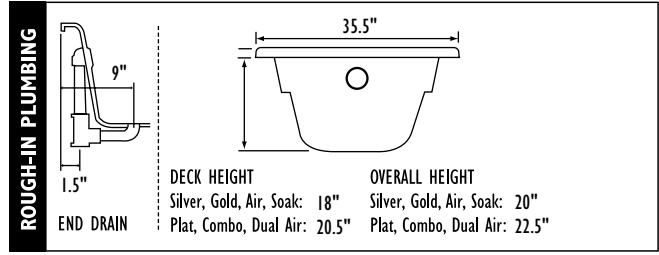

A HTT® Deluxe Platinum Air Massage System. Includes 8-10 HTT Leg Therapy Jets, EZ Level Base & Chromotherapy Light System. [x x x] **Optional on Combos**

B 6 Jet HTT Back Massage System [included on Platinum] N/A on Combo Tub Series [x x x]

C Warm Back Tubing Zone [SSSSS] N/A on Silver Air

NOTE: Specifications are ± 1/4" and features are subject to change without notice. All final measurements should be taken from tub on site.

EQUIPMENT LEGEND	Classic or EZ Clean Sidewall Jets	Optional Platinum HTT Air Massage System	Accu-Massage Jets	Micro Flow or Opt. Micromassage	Ultra Flow or Opt. Ultra Massage	Sole Soother	Neck Massage Pillow	Inlet/Outlet Port	Pump	Warm Back Tubing Zone	Pump Access (18"x18" required)	*Some pump locations & plumbing may extend beyond perimeter of bath.

ELECTRICAL SPECIFICATIONS	COM PLAT	COM GLD	COM SILV	AIR PLAT	AIR-G AIR-S	HYDRO PLAT	HYDRO GOLD	HYDRO SILVER	SOOTH SOAK
Dedicated Circuits Required									
PUMP REQ. 115V 20AMP W/GFCI	3	2	2	1	1	2	1	1	1
INLINE HEATER REQ. 115V 20AMP GFCI	1	1	OPT			1	1	OPT	
WHISPER FLO HEAT SYSTEM™ 115V 20AMP GFCI				2	2