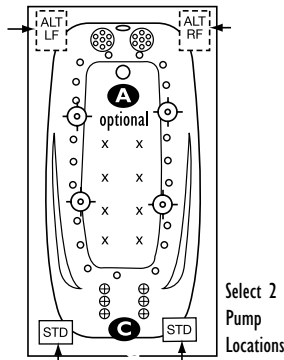

Serenity 5.5

66" x 36" x 22"

Gallons to overflow: 54 | Gallons to operate: 30-54

Plat Combo #SPC6636	Combo Gold #SGC6636	Combo Silver #SSC6636	Air Plat #SPA6636	$4,623
$7,300	$5,650	$3,845	Air Gold #SGA6636	$3,245
			Air Silver #SSA6636	$2,095