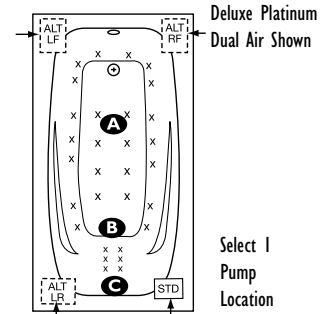

Serenity 5.5

66" x 36" x 22"

Gallons to overflow: 54 | Gallons to operate: 30-54

Plat Combo #SPC6636	Combo Gold #SGC6636	Combo Silver #SSC6636	Air Plat #SPA6636	\$4,623
\$7,300	\$5,650	\$3,845	Air Gold #SGA6636	\$3,245
			Air Silver #SSA6636	\$2,095

C Warm Back Tubing Zone [SSSSS] N/A on Silver Air

NOTE: Specifications are ± 1/4" and features are subject to change without notice. All final measurements should be taken from tub on site.

EQUIPMENT LEGEND	Classic or EZ Clean Sidewall Jets	Optional Platinum HTT Air Massage System	Accu-Massage Jets	Micro Flow or Opt. Micromassage	Ultra Flow or Opt. Ultra Massage	Sole Soother	Neck Massage Pillow	Inlet/Outlet Port	Pump	Warm Back Tubing Zone	Pump Access (18"x18" required)	*Some pump locations & plumbing may extend beyond perimeter of bath.
------------------	-----------------------------------	--	-------------------	---------------------------------	----------------------------------	--------------	---------------------	-------------------	------	-----------------------	--------------------------------	--