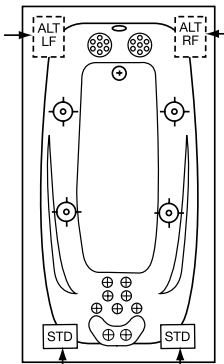

Hydro Plat #SP6636	Hydro Gold #SG6636	Hydro Silver #SS6636	Sooth Soak #SSS6636	Bathtub #STO6636
$5,350	$2,995	$1,995	$2,450	$1,050

Select 2 Pump Locations