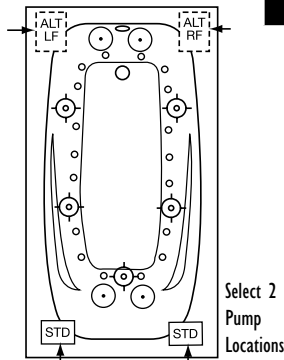

Serenity 5.5

66" x 36" x 22"

Gallons to overflow: 54 | Gallons to operate: 30-54

Plat Combo #SPC6636	Combo Gold #SGC6636	Combo Silver #SSC6636	Air Plat #SPA6636	$4,623
$7,300	$5,650	$3,845	Air Gold #SGA6636	$3,245
			Air Silver #SSA6636	$2,095