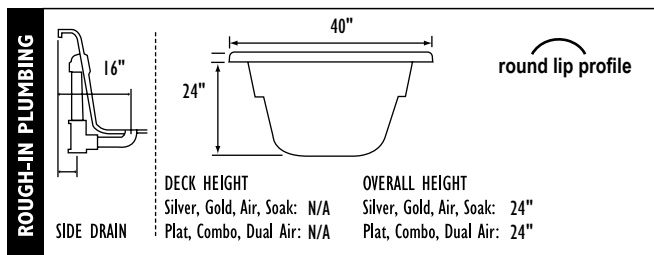

A HTT® Deluxe Platinum Air Massage System. Includes 8-10 HTT Leg Therapy Jets, EZ Level Base & Chromatherapy Light System. [x x x] **Optional on Combos**

B 6 Jet HTT Back Massage System [included on Platinum] N/A on Combo Tub Series [x x x]

C Warm Back Tubing Zone [SSSSS] N/A on Silver Air

NOTE: Specifications are ± 1/4" and features are subject to change without notice. All final measurements should be taken from tub on site.

EQUIPMENT LEGEND	Classic or EZ Clean Sidewall Jets	Optional Platinum HTT Air Massage System	Accu-Massage Jets	Micro Flow or Opt. Micromassage	Ultra Flow or Opt. Ultra Massage	Sole Soother	Neck Massage Pillow	Inlet/Outlet Port	Pump	Warm Back Tubing Zone	Pump Access (18"x18" required)	*Some pump locations & plumbing may extend beyond perimeter of bath.

ELECTRICAL SPECIFICATIONS	COM PLAT	COM GLD	COM SILV	AIR PLAT	AIR-G AIR-S	HYDRO PLAT	HYDRO GOLD	HYDRO SILVER	SOOTH SOAK
Dedicated Circuits Required									
PUMP REQ. 115V 20AMP W/GFCI	3	2	2	1	1	2	1	1	1
INLINE HEATER REQ. 115V 20AMP GFCI	1	1	OPT			1	1	OPT	
WHISPER FLO HEAT SYSTEM™ 115V 20AMP GFCI				2	2