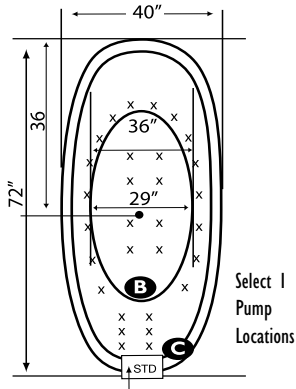

Oasis 7240-Free Standing

72" x 40" x 24"

Air Plat #OPA7240-FS	Air Gold #OGA7240-FS $7,095	Bathtub #OTO7240-FS
$8,473	Air Silver #OSA7240-FS $6,495	$5,395

Air Silver not shown