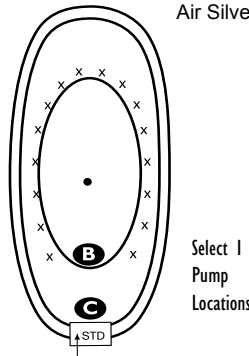

Oasis 7240-Free Standing

72" x 40" x 24"

Air Plat #OPA7240-FS	Air Gold #OGA7240-FS $7,095	Bathtub #OTO7240-FS
$8,473	Air Silver #OSA7240-FS $6,495	$5,395

Air Silver not shown