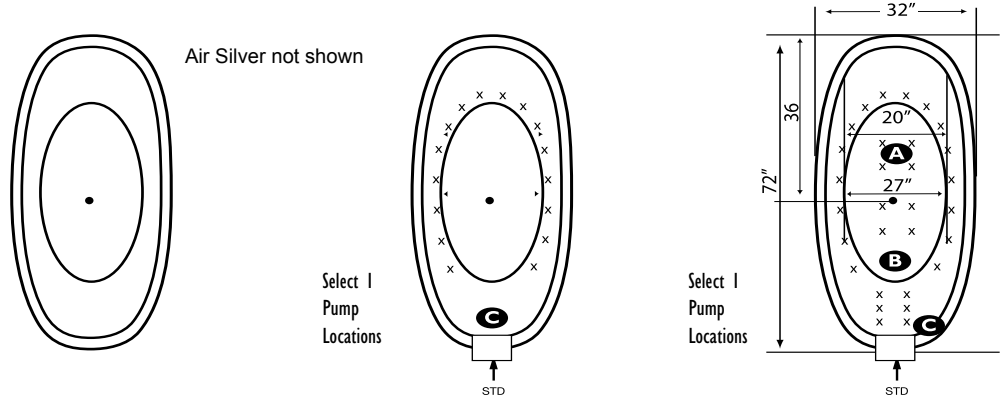

72" x 32" x 24"

Oasis 7232-Free Standing

	Bathtub #OTO7232-FS	Air Gold #OGA7232-FS \$7,095	Air Plat #OPA7232-FS \$7,095
	\$5,395	Air Silver #OSA7232-FS \$6,495	\$8,473

- A** HTT® Deluxe Platinum Air Massage System. Includes 8-10 HTT Leg Therapy Jets, EZ Level Base & Chromatherapy Light System. [x x x] **Optional on Combos**
- B** 6 Jet HTT Back Massage System [included on Platinum] N/A on Combo Tub Series [x x x]
- C** Warm Back Tubing Zone [SSSSS] N/A on Silver Air

NOTE: Specifications are ± 1/4" and features are subject to change without notice. All final measurements should be taken from tub on site.

EQUIPMENT LEGEND	Classic or EZ Clean Sidewall Jets	Optional Platinum HTT Air Massage System	Accu-Massage Jets	Micro Flow or Opt. Micromassage	Ultra Flow or Opt. Ultra Massage	Sole Soother	Neck Massage Pillow	Inlet/Outlet Port	Pump	Warm Back Tubing Zone	Pump Access (18"x18" required)	*Some pump locations & plumbing may extend beyond perimeter of bath.
------------------	-----------------------------------	--	-------------------	---------------------------------	----------------------------------	--------------	---------------------	-------------------	------	-----------------------	--------------------------------	--