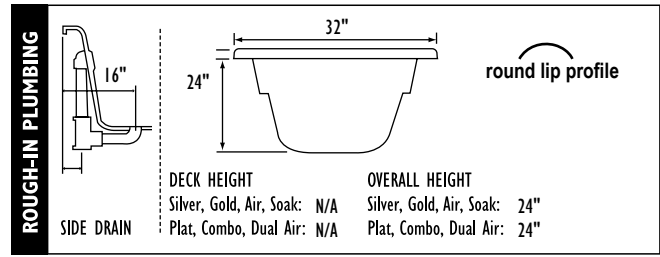

FEATURES	Air Plat	Air Gold	Air Silver
JETS – Total number of jets	34	18	12
Classic Air Jets Sidewall	N/A	N/A	12/72
EZ Clean Air Jets Sidewall	18	18	N/A
Platinum HTT™ Air Massage System	Incl	N/A	N/A
Accu-Massage Back, Neck, Wrist Jets	N/A	N/A	N/A
Micro Flow	N/A	N/A	N/A
Micro Massage (each)	N/A	N/A	N/A
Ultra Flow	N/A	N/A	N/A
Ultra Massage (each)	N/A	N/A	N/A
Sole Soother™ 7 (N/A in Metallic)	N/A	N/A	N/A
Back Masseur System	N/A	N/A	N/A
Neck Masseur Pillow (incl 2 jets)	N/A	N/A	N/A
Metallic Trim Kit PC, PB, SN, ORB	N/A	N/A	$350

PUMPS	Air Plat	Air Gold	Air Silver
1.0 Warm Air Power 3 Speed	N/A	N/A	Incl
1.25 Heated Air Power Variable Speed	Incl	Incl	N/A
2.25 Hydro Power 1 speed OR 3 speed	N/A	N/A	N/A
3.25 Hydro Power 3 speed	N/A	N/A	N/A
Whisper Flo™ Heat Pump	N/A	N/A	N/A
Alternate Pump Location	Incl	Incl	Incl

HEATER	Air Plat	Air Gold	Air Silver
Heater Inline/Electric	N/A	N/A	N/A
Whisper Flo™ Heat System	N/A	N/A	N/A
Warm Back Tubing Zone	Incl	Incl	N/A

CONTROLS	Air Plat	Air Gold	Air Silver
Air Switch on/off	N/A	N/A	Incl
Air Switch w/ Digital Temp Readout	N/A	N/A	N/A
Electronic	Incl	Incl	N/A

ECO PURE CONDITIONER	Air Plat	Air Gold	Air Silver
	$59.90	$59.90	$59.90

FEATURES	Air Plat	Air Gold	Air Silver
HYDRO SCENTS™	$195	$195	$195
Fragrance Refills	$16.95	$16.95	$16.95
HYDRO CLEANSE™	$19.95	$19.95	$19.95
HYDRO CLEAN™	$495	$495	$495

TILE FLANGE	Air Plat	Air Gold	Air Silver
	N/A	N/A	N/A

DRAIN KITS	Air Plat	Air Gold	Air Silver
Standard color coordination & PVC rough			
Lift N Turn PB, PC, SN, WH, ALM, BISC, ORB	Incl	Incl	Incl

LIGHTS	Air Plat	Air Gold	Air Silver
Mood Light	N/A	N/A	N/A
Chromatherapy	N/A	N/A	N/A

PILLOW	Air Plat	Air Gold	Air Silver
Neck Masseur Pillow (incl 2 jets)	N/A	N/A	Incl
Deluxe Oval	Incl	$80	N/A

STANDARD COLORS	Air Plat	Air Gold	Air Silver
White, Bone, Almond & Biscuit	Incl	Incl	
Design Colors-refer to page 8	$495	$495	

EZ LEVEL QUIET BASE™	Air Plat	Air Gold	Air Silver
	N/A	N/A	N/A
*Use Plat, Combo, Dual Air Deck Heights			

EZ LEVEL BARS	Air Plat	Air Gold	Air Silver
	N/A	N/A	N/A
*Use Plat, Combo, Dual Air Deck Heights