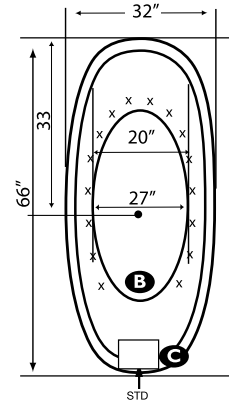

66" x 32" x 24"

Oasis 6632-Free Standing

	Bathtub #OTO6632-FS	Air Gold #OGA6632-FS $6,995	Air Gold #OGA6632-FS
	$5,295	Air Silver #OSA6632-FS $6,495	$8,373

Air Silver not shown

A HTT® Deluxe Platinum Air Massage System. Includes 8-10 HTT Leg Therapy Jets, EZ Level Base & Chromatherapy Light System. [x x x] **Optional on Combos**

B 6 Jet HTT Back Massage System [included on Platinum] N/A on Combo Tub Series [x x x]

C Warm Back Tubing Zone [SSSSS] N/A on Silver Air

NOTE: Specifications are ± 1/4" and features are subject to change without notice. All final measurements should be taken from tub on site.

EQUIPMENT LEGEND	○ Classic or EZ Clean Sidewall Jets	✕ Optional Platinum HTT Air Massage System	⊕ Accu-Massage Jets	● Micro Flow or Opt. Micromassage	⊙ Ultra Flow or Opt. Ultra Massage	⊙ Sole Soother	⊕ Neck Massage Pillow	← Inlet/Outlet Port	⊞ Pump	SSSSS Warm Back Tubing Zone	→ Pump Access (18"x18" required)	*Some pump locations & plumbing may extend beyond perimeter of bath.

ELECTRICAL SPECIFICATIONS	COM PLAT	COM GLD	COM SILV	AIR PLAT	AIR-G AIR-S	HYDRO PLAT	HYDRO GOLD	HYDRO SILVER	SOOTH SOAK
Dedicated Circuits Required									
PUMP REQ. 115V 20AMP W/GFCI	3	2	2	1	1	2	1	1	1
INLINE HEATER REQ. 115V 20AMP GFCI	1	1	OPT			1	1	OPT	
WHISPER FLO HEAT SYSTEM™ 115V 20AMP GFCI				2	2				

FEATURES	Air Plat	Air Gold	Air Silver
JETS – Total number of jets	34	18	12
Classic Air Jets Sidewall	N/A	N/A	12/72
EZ Clean Air Jets Sidewall	18	18	N/A
Platinum HTT™ Air Massage System	Incl	N/A	N/A
Accu-Massage Back, Neck, Wrist Jets	N/A	N/A	N/A
Micro Flow	N/A	N/A	N/A
Micro Massage (each)	N/A	N/A	N/A
Ultra Flow	N/A	N/A	N/A
Ultra Massage (each)	N/A	N/A	N/A
Sole Soother™ 7 (N/A in Metallic)	N/A	N/A	N/A
Back Masseur System	N/A	N/A	N/A
Neck Masseur Pillow (incl 2 jets)	N/A	N/A	N/A
Metallic Trim Kit PC, PB, SN, ORB	N/A	N/A	$350