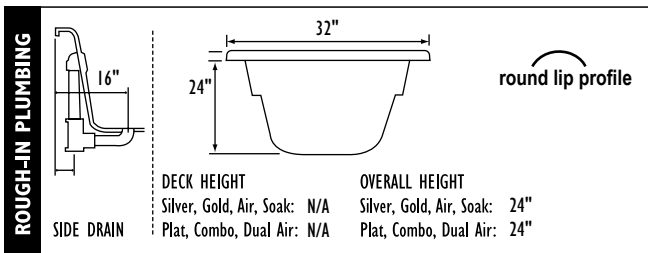

A HTT® Deluxe Platinum Air Massage System. Includes 8-10 HTT Leg Therapy Jets, EZ Level Base & Chromatherapy Light System. [x x x] **Optional on Combos**

B 6 Jet HTT Back Massage System [included on Platinum] N/A on Combo Tub Series [x x x]

C Warm Back Tubing Zone [SSSSS] N/A on Silver Air

NOTE: Specifications are ± 1/4" and features are subject to change without notice. All final measurements should be taken from tub on site.

EQUIPMENT LEGEND	○ Classic or EZ Clean Sidewall Jets	✕ Optional Platinum HTT Air Massage System	⊕ Accu-Massage Jets	● Micro Flow or Opt. Micromassage	⊙ Ultra Flow or Opt. Ultra Massage	⊙ Sole Soother	⊕ Neck Massage Pillow	← Inlet/Outlet Port	⊞ Pump	SSSSS Warm Back Tubing Zone	→ Pump Access (18"x18" required)	*Some pump locations & plumbing may extend beyond perimeter of bath.

ELECTRICAL SPECIFICATIONS	COM PLAT	COM GLD	COM SILV	AIR PLAT	AIR-G AIR-S	HYDRO PLAT	HYDRO GOLD	HYDRO SILVER	SOOTH SOAK
Dedicated Circuits Required									
PUMP REQ. 115V 20AMP W/GFCI	3	2	2	1	1	2	1	1	1
INLINE HEATER REQ. 115V 20AMP GFCI	1	1	OPT			1	1	OPT	
WHISPER FLO HEAT SYSTEM™ 115V 20AMP GFCI				2	2