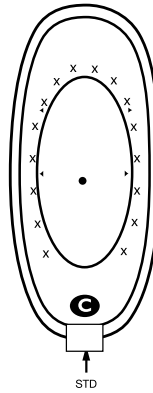

66" x 32" x 24"

Oasis 6632-Free Standing

	Bathtub #OTO6632-FS	Air Gold #OGA6632-FS \$6,995	Air Gold #OGA6632-FS
	\$5,295	Air Silver #OSA6632-FS \$6,495	\$8,373

Air Silver not shown

A HTT® Deluxe Platinum Air Massage System. Includes 8-10 HTT Leg Therapy Jets, EZ Level Base & Chromatherapy Light System. [x x x] **Optional on Combos**

B 6 Jet HTT Back Massage System [included on Platinum] N/A on Combo Tub Series [x x x]

C Warm Back Tubing Zone [SSSSS] N/A on Silver Air

NOTE: Specifications are ± 1/4" and features are subject to change without notice. All final measurements should be taken from tub on site.

EQUIPMENT LEGEND	○ Classic or EZ Clean Sidewall Jets	✕ Optional Platinum HTT Air Massage System	⊕ Accu-Massage Jets	● Micro Flow or Opt. Micromassage	⊙ Ultra Flow or Opt. Ultra Massage	⊙ Sole Soother	⊕ Neck Massage Pillow	← Inlet/Outlet Port	⊞ Pump	SSSSS Warm Back Tubing Zone	→ Pump Access (18"x18" required)	*Some pump locations & plumbing may extend beyond perimeter of bath.
------------------	-------------------------------------	--	---------------------	-----------------------------------	------------------------------------	----------------	-----------------------	---------------------	--------	-----------------------------	----------------------------------	--