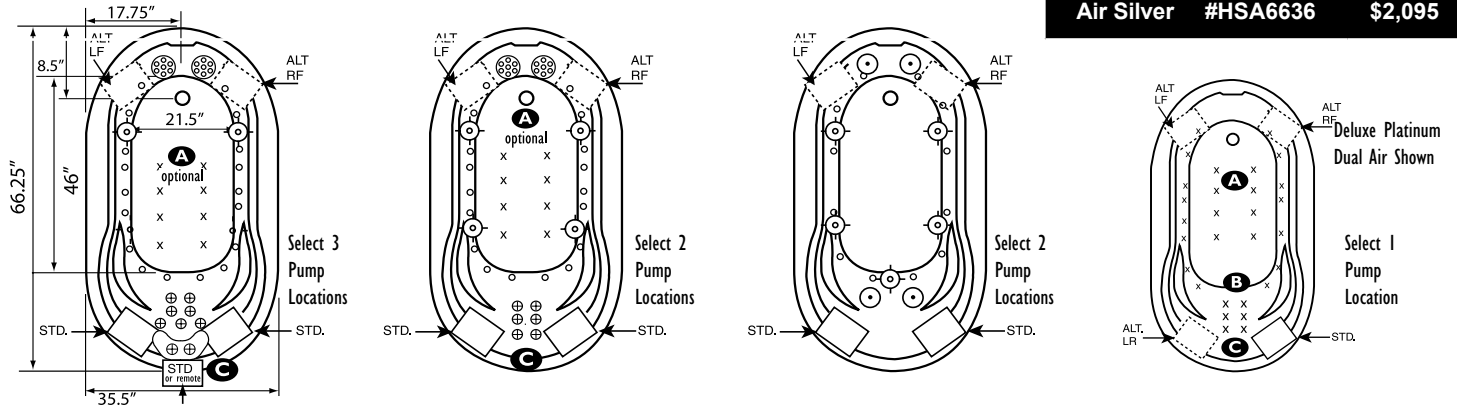

- A** HTT® Deluxe Platinum Air Massage System. Includes 8-10 HTT Leg Therapy Jets, EZ Level Base & Chromatherapy Light System. [x x x] **Optional on Combos**
- B** 6 Jet HTT Back Massage System [included on Platinum] N/A on Combo Tub Series [x x x]
- C** Warm Back Tubing Zone [SSSSS] N/A on Silver Air

NOTE: Specifications are ± 1/4" and features are subject to change without notice. All final measurements should be taken from tub on site.

EQUIPMENT LEGEND

- Classic or EZ Clean Sidewall Jets
- ✕ Optional Platinum HTT Air Massage System
- ⊕ Accu-Massage Jets
- Micro Flow or Opt. Micromassage
- Ultra Flow or Opt. Ultra Massage
- ⊙ Sole Soother
- ⊕ Neck Masseur Pillow
- ⊖ Inlet/Outlet Port
- ⊠ Pump
- Alt. Pump
- SSSSS Warm Back Tubing Zone
- Pump Access (18"x18" required)