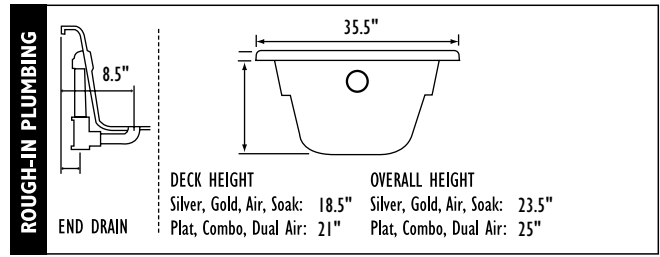

NOTE: Specifications are ± 1/4" and features are subject to change without notice. All final measurements should be taken from tub on site.

EQUIPMENT LEGEND	Classic or EZ Clean Sidewall Jets	Optional Platinum HTT Air Massage System	Accu-Massage Jets	Micro Flow or Opt. Micromassage	Ultra Flow or Opt. Ultra Massage	Sole Soother	Neck Massage Pillow	Inlet/Outlet Port	Pump	Warm Back Tubing Zone	Pump Access (18"x18" required)	*Some pump locations & plumbing may extend beyond perimeter of bath.

ELECTRICAL SPECIFICATIONS Dedicated Circuits Required	COM PLAT	COM GLD	COM SILV	AIR PLAT	AIR-G AIR-S	HYDRO PLAT	HYDRO GOLD	HYDRO SILVER	SOOTH SOAK
PUMP REQ. 115V 20AMP W/GFCI	3	2	2	1	1	2	1	1	1
INLINE HEATER REQ. 115V 20AMP GFCI	1	1	OPT			1	1	OPT	
WHISPER FLO HEAT SYSTEM™ 115V 20AMP GFCI				2	2