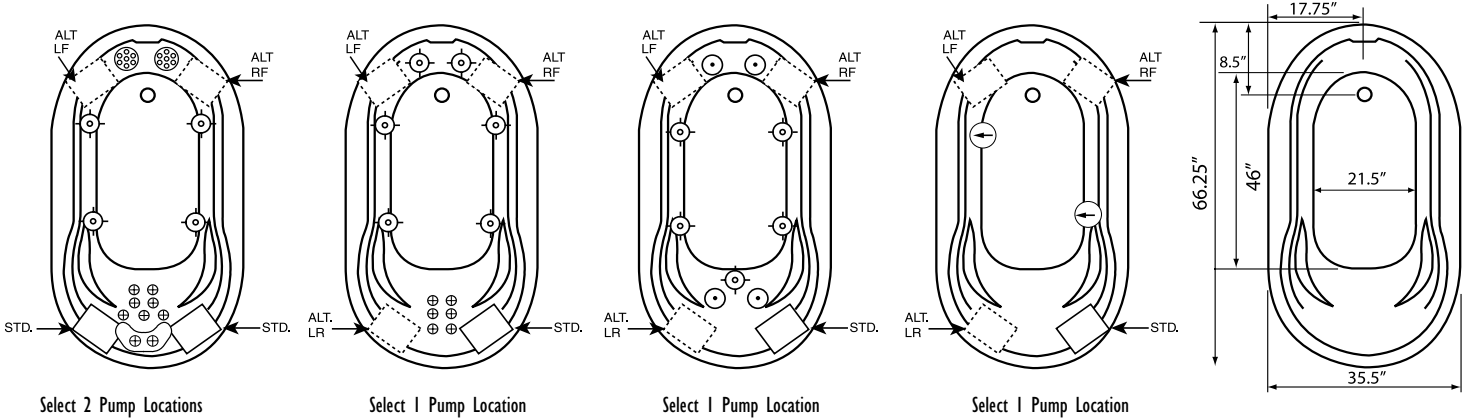

Hydro Plat #HP6636	Hydro Gold #HG6636	Hydro Silver #HS6636	Sooth Soak #HSS6636	Bathtub #HTO6636
$5,495	$2,995	$1,995	$2,795	$1,395