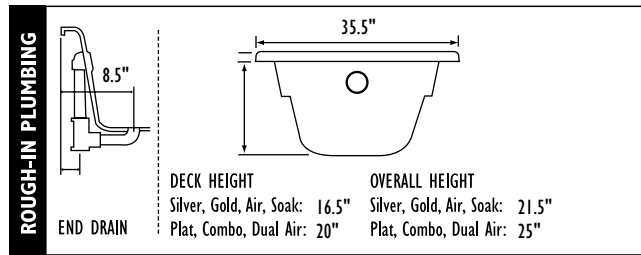

FEATURES	Combo Plat	Combo Gold	Combo Silver	Air Plat	Air Gld / Silv
JETS – Total number of jets	38	30	21	34	18/12
Classic Air Jets Sidewall	18/108	18/108	12/72	N/A	N/A / 12/72
EZ Clean Air Jets Sidewall	$590	$590	N/A	18	18 / N/A
Platinum HTT™ Air Massage System	$1378	$1378	N/A	Incl	N/A
Accu-Massage Back, Neck, Wrist Jets	15	6	N/A	N/A	N/A
Micro Flow	N/A	N/A	4	N/A	N/A
Micro Massage (each)	N/A	N/A	$75	N/A	N/A
Ultra Flow	4	4	5	N/A	N/A
Ultra Massage (each)	$95	$95	$95	N/A	N/A
Sole Soother™ 7 (N/A in Metallic)	1	2	N/A	N/A	N/A
Back Masseur System	Incl	Incl	N/A	N/A	N/A
Neck Masseur Pillow (incl 2 jets)	1-Incl	$450	N/A	N/A	N/A
Metallic Trim Kit PC, PB, SN, ORB	$750	$600	$550	N/A	N/A / $350

FEATURES	Combo Plat	Combo Gold	Combo Silver	Air Plat	Air Gld / Silv
HYDRO SCENTS™	Incl	$195	$195	$195	$195
Fragrance Refills	$16.95	$16.95	$16.95	$16.95	$16.95
HYDRO CLEANSE™	$19.95	$19.95	$19.95	$19.95	$19.95
HYDRO CLEAN™	Incl	Incl	Incl	$495	$495
HYDRO SOUNDS™	$1,950	$1,950	$1,950	$1,950	$1,950

GRAB BAR(S)	Standard Grab Bars will be color coordinated to match whirlpool
Bolt on PB, PC, SN, WH, ALM, BISC	2-Incl | 2-Incl | $125sea | $125sea | $125sea

TILE FLANGE	N/A	N/A	N/A	N/A	N/A

DRAIN KITS	Standard color coordination & PVC rough
Lift N Turn PB, PC, SN, WH, ALM, BISC, ORB	N/A | N/A | Incl | N/A | Incl / $95
Deluxe Cable Drain PB, PC, SN, White, Alm, Bisc, Orb	Incl | Incl | $250 | Incl | $250

LIGHTS	N/A	N/A	Incl	N/A	Incl / $195
Mood Light	N/A	N/A	Incl	N/A	Incl / $195
Chromatherapy	Incl	Incl	$395	Incl	$395

PILLOW	N/A	Incl	Incl	Incl	Incl / $80
Neck Masseur Pillow (incl 2 jets)	1-Incl	$450	N/A	N/A	N/A
Deluxe Oval	N/A	Incl	Incl	Incl	Incl / $80

STANDARD COLORS	Incl	Incl	Incl	Incl	Incl
White, Bone, Almond & Biscuit	Incl	Incl	Incl	Incl	Incl
Design Colors-refer to page 8	$495	$495	$495	$495	$495

EZ LEVEL QUIET BASE™	Incl	Incl	$350*	$350*	$350*
*Use Plat, Combo, Dual Air Deck Heights					

EZ LEVEL BARS	N/A	N/A	$150*	N/A	N/A
*Use Plat, Combo, Air Deck Heights					
Rush Order 72hr Manufacturing (confirm with factory)	$495	$495	$495	$495	$495

PUMPS	N/A	N/A	Incl	N/A	N/A / Incl
1.0 Warm Air Power 3 Speed	N/A	N/A	Incl	N/A	N/A / Incl
1.25 Heated Air Power Variable Speed	Incl	Incl	N/A	Incl	Incl / N/A
2.25 Hydro Power 1 speed OR 3 speed	N/A | 2-Incl	N/A	1-Incl | N/A	N/A	N/A
3.25 Hydro Power 3 speed	N/A	Incl	$350	N/A	N/A
Whisper Flo™ Heat Pump	N/A	N/A	N/A	N/A	N/A
Alternate Pump Location	Incl	Incl	Incl	Incl	Incl / Incl

HEATER	Incl	Incl	$395	N/A	N/A
Heater Inline/Electric	Incl	Incl	$395	N/A	N/A
Whisper Flo™ Heat System	N/A	N/A	N/A	$795	$795
Warm Back Tubing Zone	Incl	Incl	N/A	Incl	Incl / N/A

CONTROLS	Incl	Incl	Incl	N/A	N/A / Incl
Air Switch on/off	Incl	Incl	Incl	N/A	N/A / Incl
Air Switch w/ Digital Temp Readout	Incl	N/A	N/A	N/A	N/A
Electronic	Incl	Incl	N/A	Incl	Incl / N/A

ECO PURE CONDITIONER	$59.90	$59.90	$59.90	$59.90	$59.90