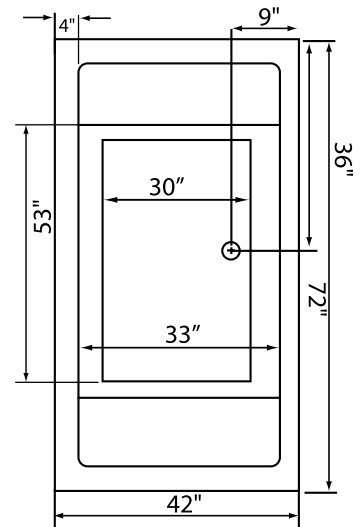

REQUIREMENTS

Pump Locations: Select 1
 Electrical: two 115v 20AMP GFCI Circuits
 Drain: Select Color / Finish
Tub should not be supported by the lip in any way.
Level tub & screw or glue EZ Level adjustable legs to sub floor.
CUT OUT DIMENSIONS:
OVALS: A template will be provided
RECTANGLES: Subtract 1" to 1.5" from length & width for hole cut out size

EZ CLEAN CAST ACRYLIC
LIMITED LIFETIME WARRANTY **us ANSI**

square lip profile

Bath includes EZ Level Legs

INSTALLATION WILL NOT REQUIRE MORTAR BEDDING

Backrest angle

NOTE: Graphics may not be to scale. Specifications and features are subject to change without notice and are ± .25". All final measurements should be taken from **tub on site**. Access 18" x 18" or larger is required for each pump. Some pump locations and plumbing may extend beyond the perimeter of the bath.