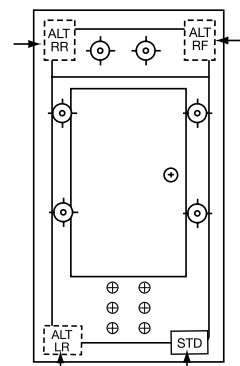

REQUIREMENTS

Pump Locations: Select 1
 Electrical: two 115v 20AMP GFCI Circuits
 Drain: Select Color / Finish
Tub should not be supported by the lip in any way.
Level tub & screw or glue EZ Level adjustable legs to sub floor.
CUT OUT DIMENSIONS:
OVALS: A template will be provided
RECTANGLES: Subtract 1" to 1.5" from length & width for hole cut out size

EZ CLEAN CAST ACRYLIC
LIMITED LIFETIME WARRANTY **us ANSI**

square lip profile

Bath includes EZ Level Legs

INSTALLATION WILL NOT REQUIRE MORTAR BEDDING

Backrest angle

NOTE: Graphics may not be to scale. Specifications and features are subject to change without notice and are ± .25". All final measurements should be taken from **tub on site**. Access 18" x 18" or larger is required for each pump. Some pump locations and plumbing may extend beyond the perimeter of the bath.