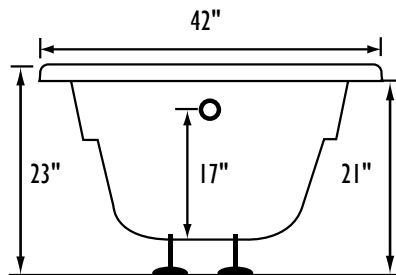

REQUIREMENTS

Pump Locations: Select 1
 Electrical: two 115v 20AMP GFCI Circuits
 Drain: Select Color / Finish
Tub should not be supported by the lip in any way.
Level tub & screw or glue EZ Level adjustable legs to sub floor.
CUT OUT DIMENSIONS:
OVALS: A template will be provided
RECTANGLES: Subtract 1" to 1.5" from length & width for hole cut out size

EZ CLEAN CAST ACRYLIC
LIMITED LIFETIME WARRANTY **us ANSI**

square lip profile

Bath includes EZ Level Legs

INSTALLATION WILL NOT REQUIRE MORTAR BEDDING

Backrest angle

NOTE: Graphics may not be to scale. Specifications and features are subject to change without notice and are ± .25". All final measurements should be taken from **tub on site**. Access 18" x 18" or larger is required for each pump. Some pump locations and plumbing may extend beyond the perimeter of the bath.