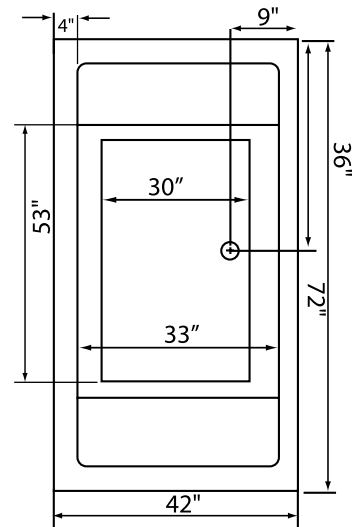

REQUIREMENTS

- Pump Locations: Select 2
- Electrical: three 115v 20AMP GFCI Circuits
- Drain and Grab Bars: Select Color / Finish
- Tub should not be supported by the lip in any way.**
- Level tub & screw or glue EZ Level adjustable legs to sub floor.**
- CUT OUT DIMENSIONS:**
 - OVALS:** A template will be provided
 - RECTANGLES:** Subtract 1" to 1.5" from length & width for hole cut out size

NOTE: Graphics may not be to scale. Specifications and features are subject to change without notice and are $\pm .25"$. All final measurements should be taken from **tub on site**. Access 18"x 18" or larger is required for each pump. Some pump locations and plumbing may extend beyond the perimeter of the bath.