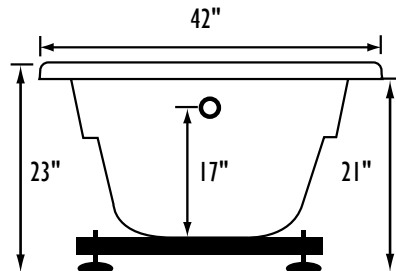

square lip profile

Bath includes EZ Level Base

INSTALLATION WILL NOT REQUIRE MORTAR BEDDING

- **A** X **HTT® Leg Therapy Air Massage System** includes 10 Air Jets on the floor. Optional on Combo Plat and Combo Gold Series
- **B** X **6 Jet HTT® Back Massage System:** N/A on Combo Series-Standard on Plat series
- **C** **Warm Back Tubing Zone**