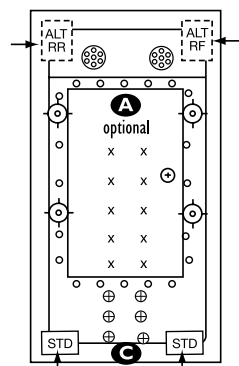

REQUIREMENTS

- Pump Locations: Select 2
- Electrical: three 115v 20AMP GFCI Circuits
- Drain and Grab Bars: Select Color / Finish
- Tub should not be supported by the lip in any way.**
- Level tub & screw or glue EZ Level adjustable legs to sub floor.**
- CUT OUT DIMENSIONS:**
 - OVALS:** A template will be provided
 - RECTANGLES:** Subtract 1" to 1.5" from length & width for hole cut out size

EZ CLEAN CAST ACRYLIC LIMITED LIFETIME WARRANTY

square lip profile

Bath includes EZ Level Base

INSTALLATION WILL NOT REQUIRE MORTAR BEDDING

- A** X **HTT® Leg Therapy Air Massage System** includes 10 Air Jets on the floor. Optional on Combo Plat and Combo Gold Series
- B** X **6 Jet HTT® Back Massage System:** N/A on Combo Series-Standard on Plat series
- C** **Warm Back Tubing Zone**

NOTE: Graphics may not be to scale. Specifications and features are subject to change without notice and are $\pm .25"$. All final measurements should be taken from **tub on site**. Access 18"x 18" or larger is required for each pump. Some pump locations and plumbing may extend beyond the perimeter of the bath.