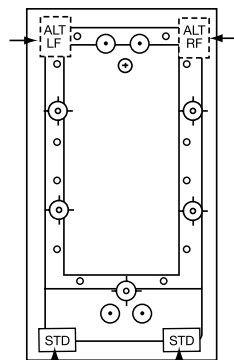

REQUIREMENTS

- Pump Locations: Select 2
- Electrical: two 115v 20AMP GFCI Circuits
- Tube should not be supported by the lip in any way.**
- Level tub & screw or glue EZ Level adjustable legs to sub floor.**
- CUT OUT DIMENSIONS:**
 - OVALS:** A template will be provided
 - RECTANGLES:** Subtract 1" to 1.5" from length & width for hole cut out size

EZ CLEAN CAST ACRYLIC LIMITED LIFETIME WARRANTY

Bath include EZ Level Legs

INSTALLATION WILL NOT REQUIRE MORTAR BEDDING

square lip profile

Backrest angle

NOTE: Graphics may not be to scale. Specifications and features are subject to change without notice and are $\pm .25"$. All final measurements should be taken from **tub on site**. Access 18"x 18" or larger is required for each pump. Some pump locations and plumbing may extend beyond the perimeter of the bath.