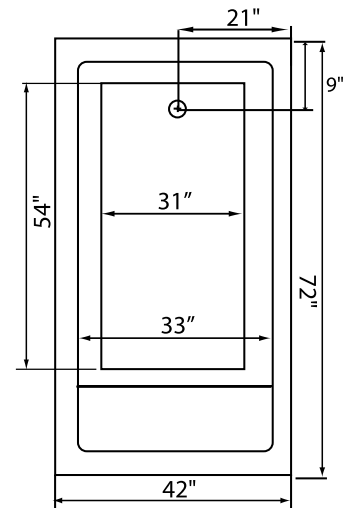

REQUIREMENTS

- Pump Locations: Select 2
- Electrical: two 115v 20AMP GFCI Circuits
- Tube should not be supported by the lip in any way.**
- Level tub & screw or glue EZ Level adjustable legs to sub floor.**
- CUT OUT DIMENSIONS:**
 - OVALS:** A template will be provided
 - RECTANGLES:** Subtract 1" to 1.5" from length & width for hole cut out size

EZ CLEAN CAST ACRYLIC LIMITED LIFETIME WARRANTY

Bath include EZ Level Legs

INSTALLATION WILL NOT REQUIRE MORTAR BEDDING

square lip profile

Backrest angle

NOTE: Graphics may not be to scale. Specifications and features are subject to change without notice and are $\pm .25"$. All final measurements should be taken from **tub on site**. Access 18"x 18" or larger is required for each pump. Some pump locations and plumbing may extend beyond the perimeter of the bath.