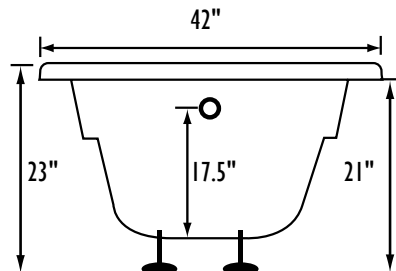

REQUIREMENTS

- Pump Locations: Select 2
- Electrical: two 115v 20AMP GFCI Circuits
- Tube should not be supported by the lip in any way.**
- Level tub & screw or glue EZ Level adjustable legs to sub floor.**
- CUT OUT DIMENSIONS:**
 - OVALS:** A template will be provided
 - RECTANGLES:** Subtract 1" to 1.5" from length & width for hole cut out size

EZ CLEAN CAST ACRYLIC LIMITED LIFETIME WARRANTY

Bath include EZ Level Legs

INSTALLATION WILL NOT REQUIRE MORTAR BEDDING

square lip profile

Backrest angle

NOTE: Graphics may not be to scale. Specifications and features are subject to change without notice and are $\pm .25"$. All final measurements should be taken from **tub on site**. Access 18"x 18" or larger is required for each pump. Some pump locations and plumbing may extend beyond the perimeter of the bath.