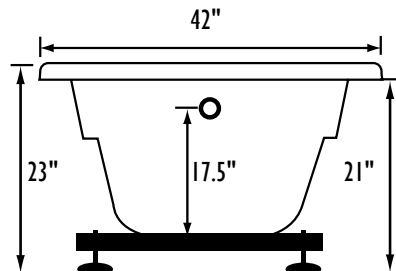

Bath include EZ Level Base

INSTALLATION WILL NOT REQUIRE MORTAR BEDDING

- **A** X HTT® Leg Therapy Air Massage System includes 10 Air Jets on the floor. Optional on Combo Plat and Combo Gold Series
- **B** X 6 Jet HTT® Back Massage System: N/A on Combo Series-Standard on Plat series
- **C** Ⓢ Warm Back Tubing Zone