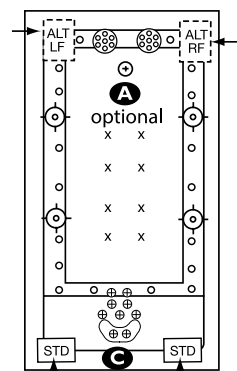

REQUIREMENTS

- Pump Locations: Select 3
- Electrical: Four 115v 20AMP GFCI Circuits
- Cable Drain and Grab Bars: Select Color / Finish
- Tub should not be supported by the lip in any way.**
- Level tub & screw or glue EZ Level adjustable legs to sub floor.**
- CUT OUT DIMENSIONS:**
 - OVALS: A template will be provided
 - RECTANGLES: Subtract 1" to 1.5" from length & width for hole cut out size

NOTE: Graphics may not be to scale. Specifications and features are subject to change without notice and are ± .25". All final measurements should be taken from **tub on site**. Access 18"x 18" or larger is required for each pump. Some pump locations and plumbing may extend beyond the perimeter of the bath.