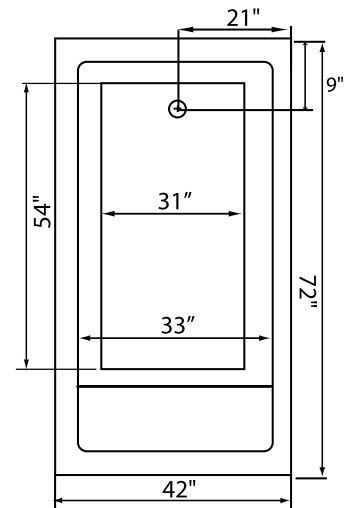

REQUIREMENTS

- Pump Locations: Select 3
- Electrical: Four 115v 20AMP GFCI Circuits
- Cable Drain and Grab Bars: Select Color / Finish
- Tub should not be supported by the lip in any way.**
- Level tub & screw or glue EZ Level adjustable legs to sub floor.**
- CUT OUT DIMENSIONS:**
 - OVALS: A template will be provided
 - RECTANGLES: Subtract 1" to 1.5" from length & width for hole cut out size

NOTE: Graphics may not be to scale. Specifications and features are subject to change without notice and are ± .25". All final measurements should be taken from **tub on site**. Access 18"x 18" or larger is required for each pump. Some pump locations and plumbing may extend beyond the perimeter of the bath.