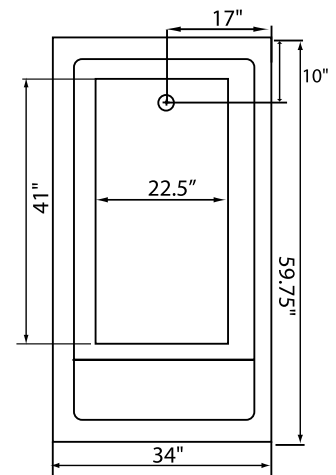

REQUIREMENTS

- Pump Locations: Select 1
- Electrical: one 115v GFCI Circuits

Tub should not be supported by the lip in any way. Level tub & screw or glue adjustable legs to sub floor.

CUT OUT DIMENSIONS:

- OVALS:** A template will be provided
- RECTANGLES:** Subtract 1" to 1.5" from length & width for hole cut out size

EZ CLEAN CAST ACRYLIC LIMITED LIFETIME WARRANTY

Bath includes EZ Level Legs

INSTALLATION WILL NOT REQUIRE MORTAR BEDDING

NOTE: Graphics may not be to scale. Specifications and features are subject to change without notice and are ± .25". All final measurements should be taken from **tub on site**. Access 18"x 18" or larger is required for each pump. Some pump locations and plumbing may extend beyond the perimeter of the bath.