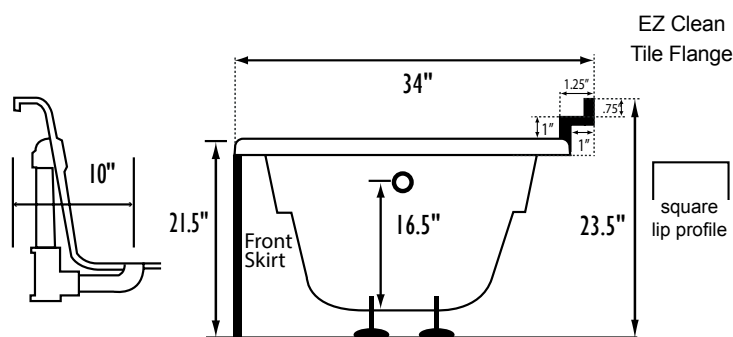

REQUIREMENTS

- Pump Locations: Select 1
- Electrical: one 115v GFCI Circuits

Tub should not be supported by the lip in any way. Level tub & screw or glue adjustable legs to sub floor.

CUT OUT DIMENSIONS:

- OVALS:** A template will be provided
- RECTANGLES:** Subtract 1" to 1.5" from length & width for hole cut out size

EZ CLEAN CAST ACRYLIC LIMITED LIFETIME WARRANTY

Bath includes EZ Level Legs

INSTALLATION WILL NOT REQUIRE MORTAR BEDDING

NOTE: Graphics may not be to scale. Specifications and features are subject to change without notice and are ± .25". All final measurements should be taken from **tub on site**. Access 18"x 18" or larger is required for each pump. Some pump locations and plumbing may extend beyond the perimeter of the bath.