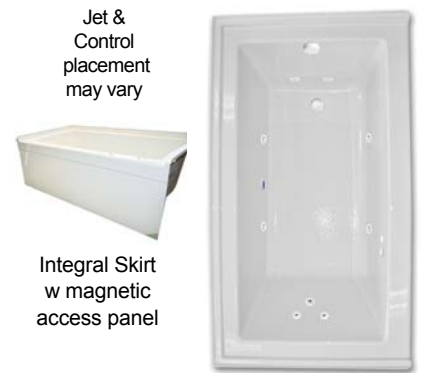

Zen 534 SKTF Silver Water Jet 60" x 34" x 23"

SKU: ZEN534SKTF-SWJ

Silver Water Jet

TECHNICAL SPECIFICATIONS	
Drain	End drain
Pump Location(s): Select 1	Std. = Standard / Alt LF/RF Optional
Bath Weight (empty)	165 lbs
Gallons to Operate	38-56
ELECTRICAL SPECIFICATIONS	
Motor/Pump	(1) 115v 20AMP GFCI Circuits
Inline Stainless Steel Heater	(Opt) 115v 20AMP GFCI Circuit

BATHERS: 1	
INSTALLATION	
	DECK (D)
	UNDER MOUNT (U)
•	ALCOVE (A)
	FREESTANDING (F)
	CLAWFOOT (L)
	PEDESTAL (P)

STANDARD FEATURES & ACCESSORIES for SILVER WATER JET

JETS

- 9 Water Jets
- Tri-Zone Back Systems 3 Jets
- Ultra Flow Jets
- Micro Flow Jets

PUMPS

- 2.25 Hydropower 1-speed Pump
- Quiet Pad Anti-Vibration Mounted Pump

CONTROLS

- Air Switch On/Off Control(s)

PURITY

- HydroClean Water Purity System
- HydroCleanse

STANDARD ACCESSORIES

- FDA Recipe Non-Toxic Food & Beverage Grade Plumbing (primarily)
- 30 Point Quality Assurance Factory Test
- EZ Level Adjustable Legs
- Integral Skirt with Magnetic Access Panel

REQUIREMENTS

- Pump Locations: Select 1
- Electrical: one 115v GFCI Circuits

Tub should not be supported by the lip in any way. Level tub & screw or glue adjustable legs to sub floor.

CUT OUT DIMENSIONS: