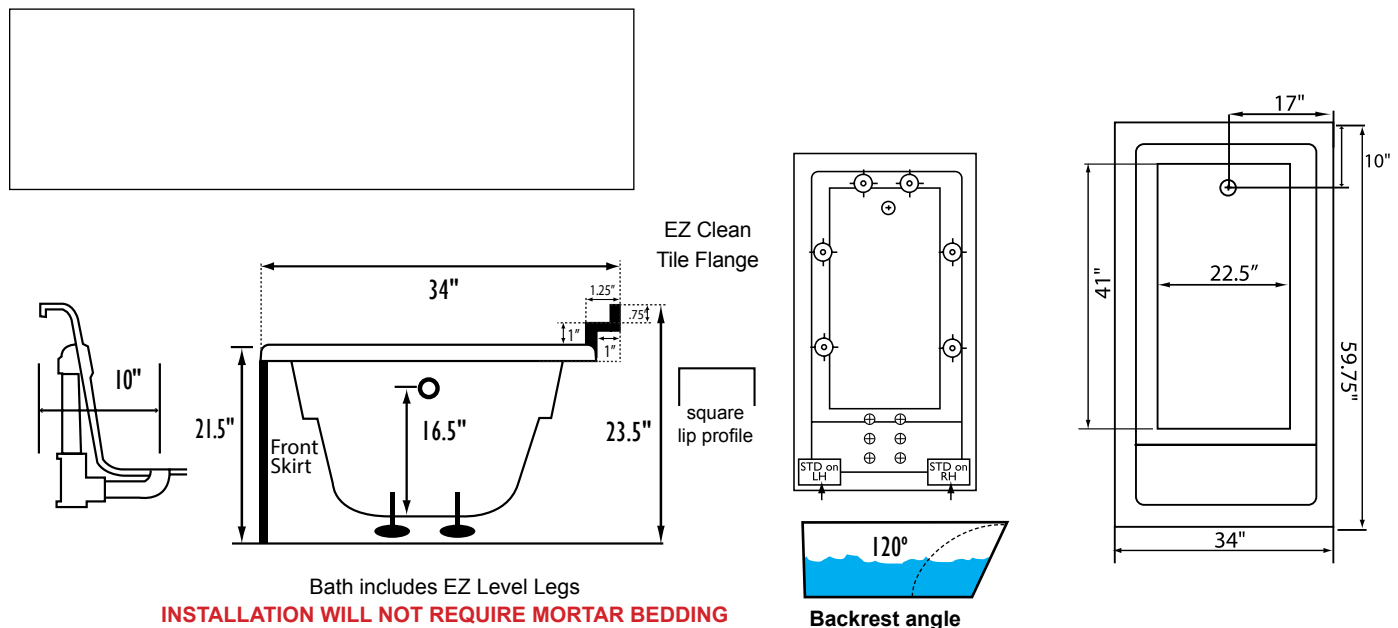

PURITY

- HydroClean Water Purity System
- HydroCleanse

STANDARD ACCESSORIES

- Mood Light
- Lift & Turn Drain - White, Biscuit, Bone, Brushed Nickel, Oil Rubbed Bronze, Polished Chrome
- Deluxe Cushion Pillow
- Integral Skirt with Magnetic Access Panel
- EZ Level Adjustable Legs
- FDA Recipe Non-Toxic Food & Beverage Grade Plumbing (primarily)
- 30 Point Quality Assurance Factory Test

REQUIREMENTS

- Pump Locations: Select 1
- Electrical: two 115v GFCI Circuits
- Drain: Select Color / Finish
- Tub should not be supported by the lip in any way.**
- Level tub & screw or glue adjustable legs to sub floor.**
- CUT OUT DIMENSIONS:**
 - OVALS:** A template will be provided
 - RECTANGLES:** Subtract 1" to 1.5" for length & width for hole cut out size

EZ CLEAN CAST ACRYLIC LIMITED LIFETIME WARRANTY **US ANSI**

NOTE: Graphics may not be to scale. Specifications and features are subject to change without notice and are ± .25". All final measurements should be taken from **tub on site**. Access 18"x 18" or larger is required for each pump. Some pump locations and plumbing may extend beyond the perimeter of the bath.