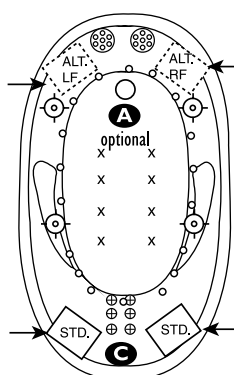

REQUIREMENTS

- Pump Locations: Select 2
- Electrical: three 115v 20AMP GFCI Circuits
- Drain and Grab Bars: Select Color / Finish
- Tub should not be supported by the lip in any way.**
- Level tub & screw or glue EZ Level adjustable legs to sub floor.**
- CUT OUT DIMENSIONS:**
- OVALS:** A template will be provided
- RECTANGLES:** Subtract 1" to 1.5" from length & width for hole cut out size

EZ CLEAN CAST ACRYLIC LIMITED LIFETIME WARRANTY **US ANSI**

Bath include EZ Level Base
INSTALLATION WILL NOT REQUIRE MORTAR BEDDING

- A** X **HTT® Leg Therapy Air Massage System** includes 10 Air Jets on the floor. Optional on Combo Plat and Combo Gold Series
- B** X **6 Jet HTT® Back Massage System:** N/A on Combo Series-Standard on Plat series
- C** **Warm Back Tubing Zone**

Some standard & most alternate pump locations may stickout past perimeter of the bath 1"-3". **NOTE: Graphics may not be to scale. Specifications and features are subject to change without notice and are ± .25". All final measurements should be taken from tub on site. Access 18"x 18" or larger is required for each pump. Consult your contractor for installation requirements.**