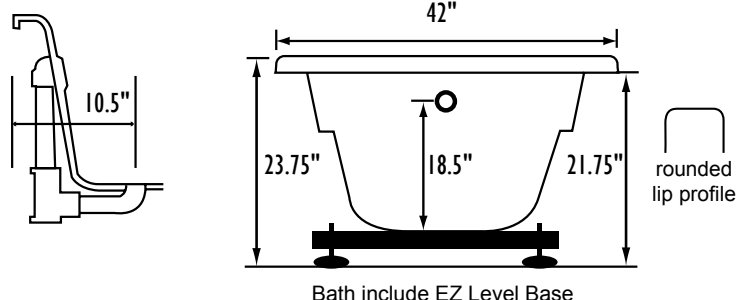

Bath include EZ Level Base
INSTALLATION WILL NOT REQUIRE MORTAR BEDDING

- **A** X **HTT® Leg Therapy Air Massage System** includes 10 Air Jets on the floor. Optional on Combo Plat and Combo Gold Series
- **B** X **6 Jet HTT® Back Massage System:** N/A on Combo Series-Standard on Plat series
- **C** **Warm Back Tubing Zone**