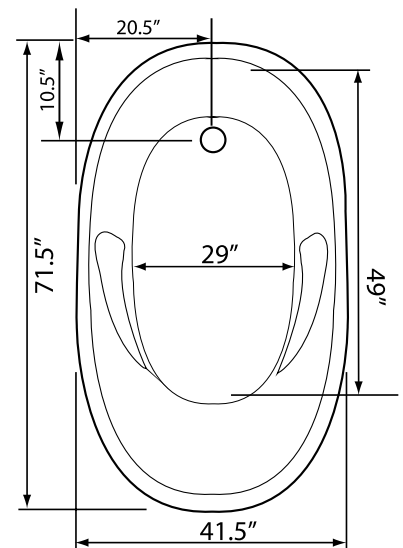

Zen Oval 7242 Gold Combination 72" x 42" x 24"

SKU: ZENOVAL7242-GCB

GOLD COMBINATION

TECHNICAL SPECIFICATIONS	
Drain	End drain
Pump Location(s): Select 2	Std. = Standard / Alt LF/RF Optional
Bath Weight (empty)	175 lbs
Gallons to Operate	77-95
ELECTRICAL SPECIFICATIONS	
Motor/Pump	(2) 115v 20AMP GFCI Circuits
Inline Stainless Steel Heater	(1) 115v 20AMP GFCI Circuit

REQUIREMENTS

- Pump Locations: Select 2
- Electrical: three 115v 20AMP GFCI Circuits
- Drain and Grab Bars: Select Color / Finish
- Tub should not be supported by the lip in any way.**
- Level tub & screw or glue EZ Level adjustable legs to sub floor.**
- CUT OUT DIMENSIONS:**
- OVALS:** A template will be provided
- RECTANGLES:** Subtract 1" to 1.5" from length & width for hole cut out size

Some standard & most alternate pump locations may stickout past perimeter of the bath 1"-3". **NOTE: Graphics may not be to scale. Specifications and features are subject to change without notice and are ± .25". All final measurements should be taken from tub on site. Access 18"x 18" or larger is required for each pump. Consult your contractor for installation requirements.**