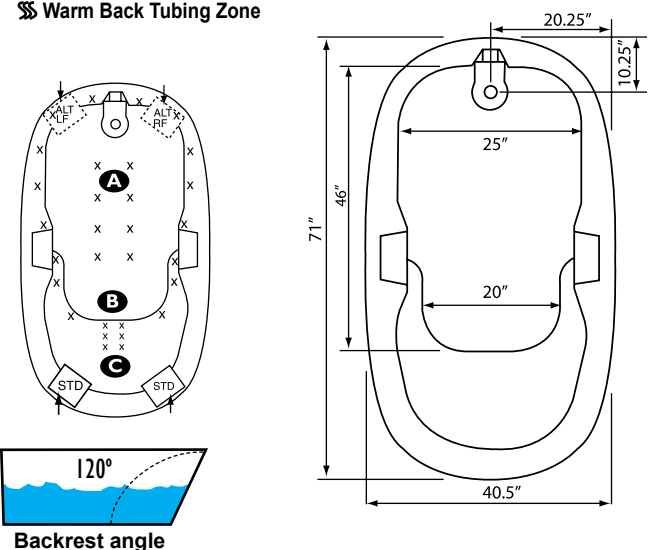

REQUIREMENTS

- Pump Locations: Select 2
- Electrical: Three 115v 20AMP GFCI Circuits
- Drain and Grab Bars: Select Color / Finish
- Tube should not be supported by the lip in any way.**
- Level tub & screw or glue EZ Level adjustable legs to sub floor.**
- CUT OUT DIMENSIONS:**
 - OVALS:** A template will be provided
 - RECTANGLES:** Subtract 1" to 1.5" from length & width for hole cut out size

EZ CLEAN CAST ACRYLIC LIMITED LIFETIME WARRANTY 

Bath include EZ Level Base

INSTALLATION WILL NOT REQUIRE MORTAR BEDDING

- A** **X** HTT® Leg Therapy Air Massage System includes 10 Air Jets on the floor. Optional on Combo Plat and Combo Gold Series
- B** **X** 6 Jet HTT® Back Massage System: N/A on Combo Series-Standard on Plat series
- C**  Warm Back Tubing Zone

Some standard & most alternate pump locations may stickout past perimeter of the bath 1"-3". NOTE: Graphics may not be to scale. Specifications and features are subject to change without notice and are ± .25". All final measurements should be taken from tub on site. Access 18"x 18" or larger is required for each pump. Consult your contractor for installation requirements.