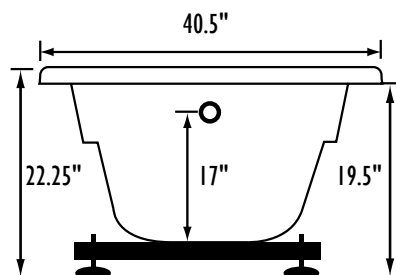

Bath include EZ Level Base

INSTALLATION WILL NOT REQUIRE MORTAR BEDDING

- **A** **X** HTT® Leg Therapy Air Massage System includes 10 Air Jets on the floor. Optional on Combo Plat and Combo Gold Series
- **B** **X** 6 Jet HTT® Back Massage System: N/A on Combo Series-Standard on Plat series
- **C** Warm Back Tubing Zone