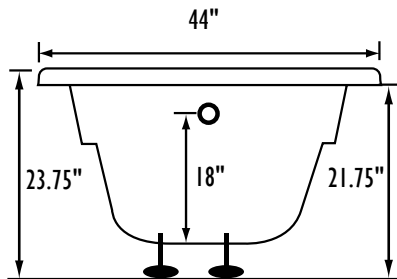

REQUIREMENTS

Pump Locations: Select 1
Electrical: one 115v 20AMP GFCI Circuits
Drain: Select Color / Finish
Tub should not be supported by the lip in any way.
Level tub & screw or glue EZ Level adjustable legs to sub floor.
CUT OUT DIMENSIONS:

OVALS: A template will be provided
RECTANGLES: Subtract 1" to 1.5" from length & width for hole cut out size

EZ CLEAN CAST ACRYLIC LIMITED LIFETIME WARRANTY 

rounded lip profile

Bath includes EZ Level Legs

Backrest angle

Some standard & most alternate pump locations may stickout past perimeter of the bath 1"-3". NOTE: Graphics may not be to scale. Specifications and features are subject to change without notice and are ± .25". All final measurements should be taken from tub on site. Access 18"x 18" or larger is required for each pump. Consult your contractor for installation requirements.