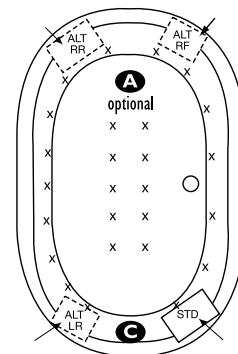

REQUIREMENTS

Pump Locations: Select 1
Electrical: one 115v 20AMP GFCI Circuits
Drain: Select Color / Finish
Tub should not be supported by the lip in any way.
Level tub & screw or glue EZ Level adjustable legs to sub floor.
CUT OUT DIMENSIONS:

OVALS: A template will be provided
RECTANGLES: Subtract 1" to 1.5" from length & width for hole cut out size

EZ CLEAN CAST ACRYLIC LIMITED LIFETIME WARRANTY 

rounded lip profile

Bath includes EZ Level Legs

INSTALLATION WILL NOT REQUIRE MORTAR BEDDING

- A** X HTT® Leg Therapy Air Massage System includes 10 Air Jets on the floor. Optional on Combo Plat and Combo Gold Series
- B** X 6 Jet HTT® Back Massage System: N/A on Combo Series-Standard on Plat series
- C**  Warm Back Tubing Zone

Backrest angle

Some standard & most alternate pump locations may stickout past perimeter of the bath 1"-3". NOTE: Graphics may not be to scale. Specifications and features are subject to change without notice and are ± .25". All final measurements should be taken from tub on site. Access 18"x 18" or larger is required for each pump. Consult your contractor for installation requirements.