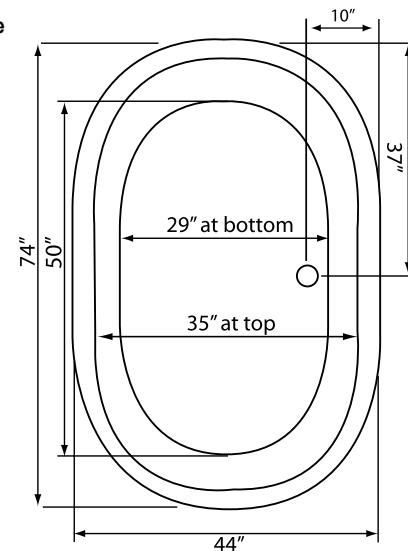

OVALS: A template will be provided
RECTANGLES: Subtract 1" to 1.5" from length & width for hole cut out size

EZ CLEAN CAST ACRYLIC LIMITED LIFETIME WARRANTY 

rounded lip profile

Bath includes EZ Level Legs

Backrest angle

Some standard & most alternate pump locations may stickout past perimeter of the bath 1"-3". NOTE: Graphics may not be to scale. Specifications and features are subject to change without notice and are ± .25". All final measurements should be taken from tub on site. Access 18"x 18" or larger is required for each pump. Consult your contractor for installation requirements.