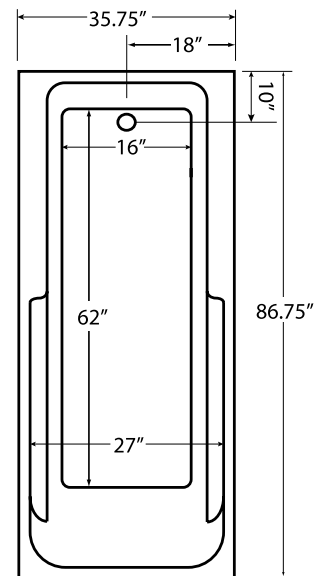

# Serenity 7 Gold Air 87" x 36" x 21"

PRODUCT NUMBER: SERENITY7-GAIR

TECHNICAL SPECIFICATIONS	
Drain	End drain
Pump Location(s): Select 1	Std. = Standard / Alt LF/RF Optional
Bath Weight (empty)	180 lbs
Gallons to Operate	58-76
ELECTRICAL SPECIFICATIONS	
Motor/Pump	(1) 115v 20AMP GFCI Circuits

#### CUT OUT DIMENSIONS:

**OVALS:** A template will be provided

**RECTANGLES:** Subtract 1" to 1.5" from length & width for hole cut out size

**EZ CLEAN CAST ACRYLIC LIMITED LIFETIME WARRANTY**  **US ANSI**

Some standard & most alternate pump locations may stickout past perimeter of the bath 1"-3". NOTE: Graphics may not be to scale. Specifications and features are subject to change without notice and are ± .25". All final measurements should be taken from tub on site. Access 18"x 18" or larger is required for each pump. Consult your contractor for installation requirements.