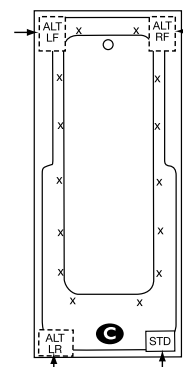

# Serenity 7 Gold Air 87" x 36" x 21"

PRODUCT NUMBER: SERENITY7-GAIR

TECHNICAL SPECIFICATIONS	
Drain	End drain
Pump Location(s): Select 1	Std. = Standard / Alt LF/RF Optional
Bath Weight (empty)	180 lbs
Gallons to Operate	58-76
ELECTRICAL SPECIFICATIONS	
Motor/Pump	(1) 115v 20AMP GFCI Circuits

### REQUIREMENTS

Pump Locations: Select 1  
Electrical: one 115v 20AMP GFCI Circuits  
Drain: Select Color / Finish

**Tub should not be supported by the lip in any way.**

**Level tub & screw or glue EZ Level adjustable legs to sub floor.**

#### CUT OUT DIMENSIONS:

**OVALS:** A template will be provided

**RECTANGLES:** Subtract 1" to 1.5" from length & width for hole cut out size

**EZ CLEAN CAST ACRYLIC LIMITED LIFETIME WARRANTY**  **US ANSI**

Some standard & most alternate pump locations may stickout past perimeter of the bath 1"-3". NOTE: Graphics may not be to scale. Specifications and features are subject to change without notice and are ± .25". All final measurements should be taken from tub on site. Access 18"x 18" or larger is required for each pump. Consult your contractor for installation requirements.