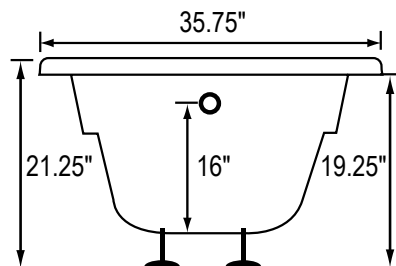

#### CUT OUT DIMENSIONS:

**OVALS:** A template will be provided

**RECTANGLES:** Subtract 1" to 1.5" from length & width for hole cut out size

**EZ CLEAN CAST ACRYLIC LIMITED LIFETIME WARRANTY**  **US ANSI**

Some standard & most alternate pump locations may stickout past perimeter of the bath 1"-3". NOTE: Graphics may not be to scale. Specifications and features are subject to change without notice and are ± .25". All final measurements should be taken from tub on site. Access 18"x 18" or larger is required for each pump. Consult your contractor for installation requirements.