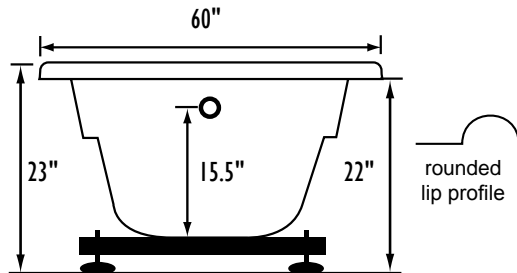

Bath includes EZ Level Base

INSTALLATION WILL NOT REQUIRE MORTAR BEDDING