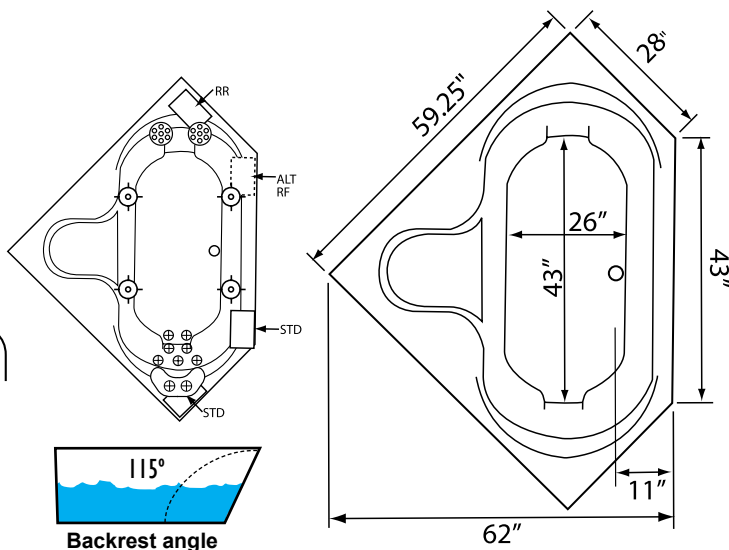

#### REQUIREMENTS

- Pump Locations: Select 2
- Electrical: three 115v 20AMP GFCI Circuits
- Drain and Grab Bars: Select Color / Finish
- Tub should not be supported by the lip in any way. Level tub & screw or glue EZ Level adjustable legs to sub floor.**
- CUT OUT DIMENSIONS:**
  - OVALS:** A template will be provided
  - RECTANGLES:** Subtract 1" to 1.5" from length & width for hole cut out size

**EZ CLEAN CAST ACRYLIC LIMITED LIFETIME WARRANTY**

Bath includes EZ Level Base

**INSTALLATION WILL NOT REQUIRE MORTAR BEDDING**

Backrest angle

**NOTE:** Graphics may not be to scale. Specifications and features are subject to change without notice and are  $\pm .25"$ . All final measurements should be taken from **tub on site**. Access 18"x 18" or larger is required for each pump. Some pump locations and plumbing may extend beyond the perimeter of the bath.