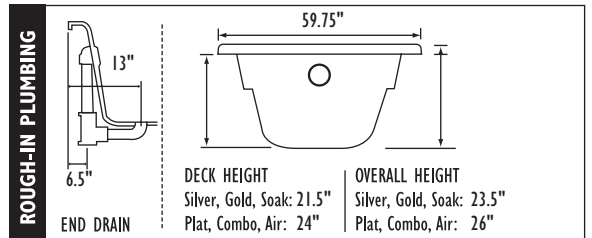

FEATURES	Plat	Gold	Silver	Sooth Soak
JETS— Total number of jets	15	12	9	N/A
Air Jets/Ports	N/A	N/A	N/A	N/A
Deluxe Air Jets In-Floor	N/A	N/A	N/A	N/A
Accu-Massage	9	6	N/A	N/A
Micro Flow	N/A	N/A	4	N/A
Micro Massage (each)	N/A	N/A	$75	N/A
Ultra Flow	4	6	5	N/A
Ultra Massage (each)	$95	$95	$95	N/A
Sole Soother™ 7 (N/A in Metallic)	2	N/A	N/A	N/A
Back Masseur System	Incl	Incl	N/A	N/A
Neck Masseur Pillow (incl 2 jets)	1-Incl	$450	N/A	$450
Metallic Trim Kit PC, PB, SN, ORB	$400	$350	$250	N/A

PUMPS	Plat	Gold	Silver	Sooth Soak
1.0 Air Power 3 Speed	N/A	N/A	N/A	N/A
1.25 Air Power Variable Speed	N/A	N/A	N/A	N/A
2.25 Hydro Power 1 speed	N/A	N/A	Incl	N/A
3.25 Hydro Power 3 speed	2-Incl	Incl	$350	N/A
Whisper Flo™ Heat Pump	N/A	N/A	N/A	Incl
Alternate Pump Location	Incl	Incl	Incl	Incl
Custom Pump Location(s)	$180	$180	$180	$180

HEATER	Plat	Gold	Silver	Sooth Soak
Heater Inline/Electric	Incl	Incl	$395	N/A
Whisper Flo™ Heat System	N/A	N/A	N/A	N/A

CONTROLS	Plat	Gold	Silver	Sooth Soak
Air Switch on/off	Incl	Incl	Incl	Incl
Air Switch w/ Digital Temp Readout	Incl	N/A	N/A	N/A
Electronic	N/A	N/A	N/A	N/A

HYDRO SCENTS™	Plat	Gold	Silver	Sooth Soak
Fragrance Refills	$195	$195	$195	N/A
HYDRO CLEANSE™	$19.95	$19.95	$19.95	$19.95

FEATURES	Plat	Gold	Silver	Sooth Soak
HYDRO CLEAN™	Incl	$495	$495	$495
HYDRO SOUNDS™	$1,950.00	$1,950.00	$1,950.00	$1,950.00

GRAB BAR(S)	Plat	Gold	Silver	Sooth Soak
Bolt on PB, PC, SN, WH, ALM, BISC	2-Incl	$125ea	$125ea	$125ea
Standard Grab Bars will be color coordinated to match whirlpool				

TILE FLANGE	Plat	Gold	Silver	Sooth Soak
	$175	$175	$175	$175

DRAIN KITS	Plat	Gold	Silver	Sooth Soak
Lift N Turn PB, PC, SN, WH, ALM, BISC, ORB	N/A	Incl	$95	Incl
Deluxe Cable Drain PB, PC, SN, WH, ALM, BISC, ORB	Incl	$250	$250	$250
BISC, ORB Standard color coordination & PVC rough				

LIGHTS	Plat	Gold	Silver	Sooth Soak
Mood Light	N/A	Incl	$195	N/A
Chromatherapy	Incl	$395	$395	Incl

PILLOW	Plat	Gold	Silver	Sooth Soak
Deluxe Oval	N/A	Incl	$80	Incl

STANDARD COLORS	Plat	Gold	Silver	Sooth Soak
White, Bone, Almond & Biscuit	Incl	Incl	Incl	Incl
Design Colors—refer to page 8	$495	$495	$495	$495

EZ LEVEL QUIET BASE™	Plat	Gold	Silver	Sooth Soak
	Incl	N/A	N/A	$350*
*Use Plat, Combo, Air Deck Heights				

EZ LEVEL BARS	Plat	Gold	Silver	Sooth Soak
	N/A	$150*	$150*	$150*
*Use Plat, Combo, Air Deck Heights				
Rush Order 72hr Manufacturing (confirm with factory)	$495	$495	$495	$495
Shipping Boxes	$90	$90	$90	$90