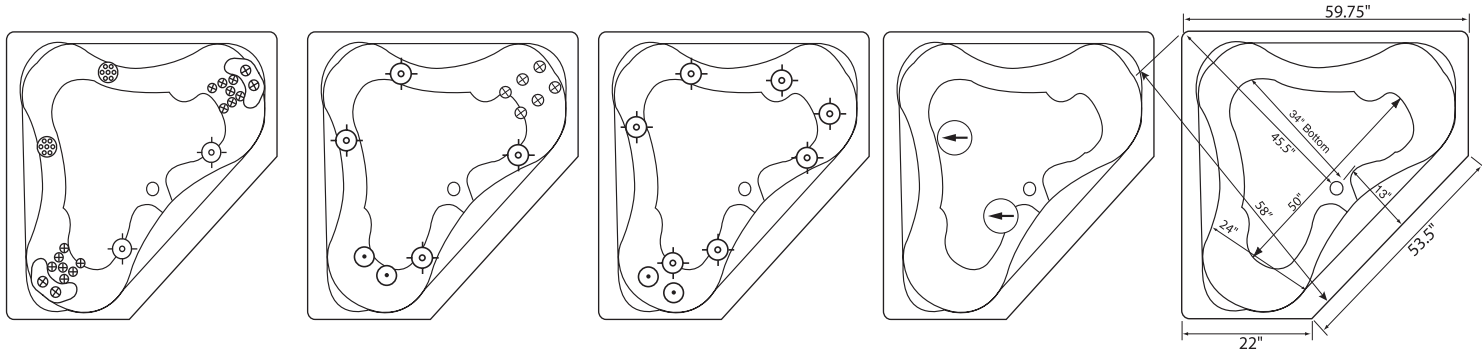

Plat #PP6060	Gold #PG6060	Silver #PS6060	Sooth Soak #PSS6060	Soaking #PTO6060
$5,350	$3,150	$2,250	$2,695	$1,295

Bronze version also available. Includes 6 Micro Flow Jets. For other features please contact a sales representative

NOTE: Specifications are ± 1/4" and features are subject to change without notice. All final measurements should be taken from tub on site.

EQUIPMENT LEGEND												*Some pump locations & plumbing may extend beyond perimeter of bath
	Air Massage Sidewall Jets	Optional Deluxe in-floor Air Massage Jets	Accu-Massage Jets	Micro Flow or Opt. Micromassage	Ultra Flow or Opt. Ultra Massage	Sole Soother	Neck Massage Pillow	Inlet/Outlet Port	Pump	Heated FDA Tubing Zone	Pump Access (18"x18" required)	

ELECTRICAL SPECIFICATIONS	PLAT COMBO	GOLD COMBO	SILVER COMBO	AIR	PLAT	GOLD	SILVER	SOOTH SOAK
PUMP REQ. 115V 15AMP W/GFCI	3	2	2	1	2	1	1	1
INLINE HEATER REQ. 115V 15AMP GFCI	1	1	OPT	OPT	1	1	OPT	-
WHISPER FLO™ HEAT PUMP 115V 15AMP GFCI	-	-	-	OPT	-	-	-	-