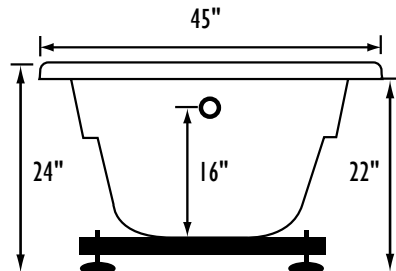

Bath includes EZ Level Base

INSTALLATION WILL NOT REQUIRE MORTAR BEDDING