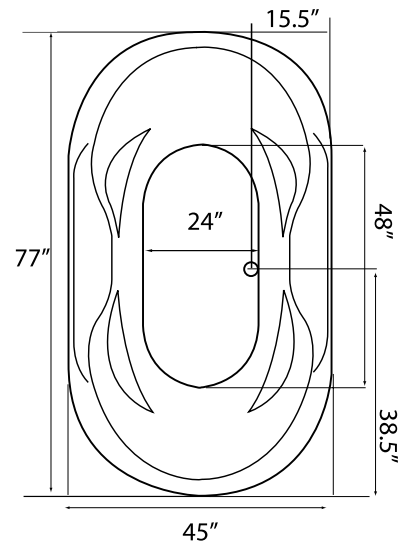

#### REQUIREMENTS

- Pump Locations: Select 2
- Electrical: three 115v 20AMP GFCI Circuits
- Drain and Grab Bars: Select Color / Finish
- Tub should not be supported by the lip in any way. Level tub & screw or glue EZ Level adjustable legs to sub floor.**
- CUT OUT DIMENSIONS:**
  - OVALS:** A template will be provided
  - RECTANGLES:** Subtract 1" to 1.5" from length & width for hole cut out size

**EZ CLEAN CAST ACRYLIC LIMITED LIFETIME WARRANTY**

Bath includes EZ Level Base

**INSTALLATION WILL NOT REQUIRE MORTAR BEDDING**

Backrest angle

**NOTE:** Graphics may not be to scale. Specifications and features are subject to change without notice and are  $\pm .25"$ . All final measurements should be taken from **tub on site**. Access 18"x 18" or larger is required for each pump. Some pump locations and plumbing may extend beyond the perimeter of the bath.