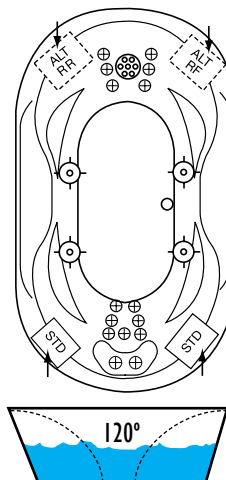

#### STANDARD ACCESSORIES

- Grab Bar(s) - 1 on Side Drain baths  
White, Biscuit, Bone, Brushed Nickel, Polished Chrome
- Chromatherapy Lighting
- Deluxe Cable Drain - White, Biscuit, Bone, Brushed Nickel, Oil Rubbed Bronze, Polished Chrome
- Deluxe Cushion Pillow on two person baths
- Neck Massage Pillow
- EZ Level Base
- FDA Recipe Non-Toxic Food & Beverage Grade Plumbing (primarily)
- 30 Point Quality Assurance Factory Test

#### REQUIREMENTS

- Pump Locations: Select 2
- Electrical: three 115v 20AMP GFCI Circuits
- Drain and Grab Bars: Select Color / Finish
- Tub should not be supported by the lip in any way. Level tub & screw or glue EZ Level adjustable legs to sub floor.**
- CUT OUT DIMENSIONS:**
  - OVALS:** A template will be provided
  - RECTANGLES:** Subtract 1" to 1.5" from length & width for hole cut out size

**EZ CLEAN CAST ACRYLIC LIMITED LIFETIME WARRANTY**

Bath includes EZ Level Base

**INSTALLATION WILL NOT REQUIRE MORTAR BEDDING**

Backrest angle

**NOTE:** Graphics may not be to scale. Specifications and features are subject to change without notice and are  $\pm .25"$ . All final measurements should be taken from **tub on site**. Access 18"x 18" or larger is required for each pump. Some pump locations and plumbing may extend beyond the perimeter of the bath.