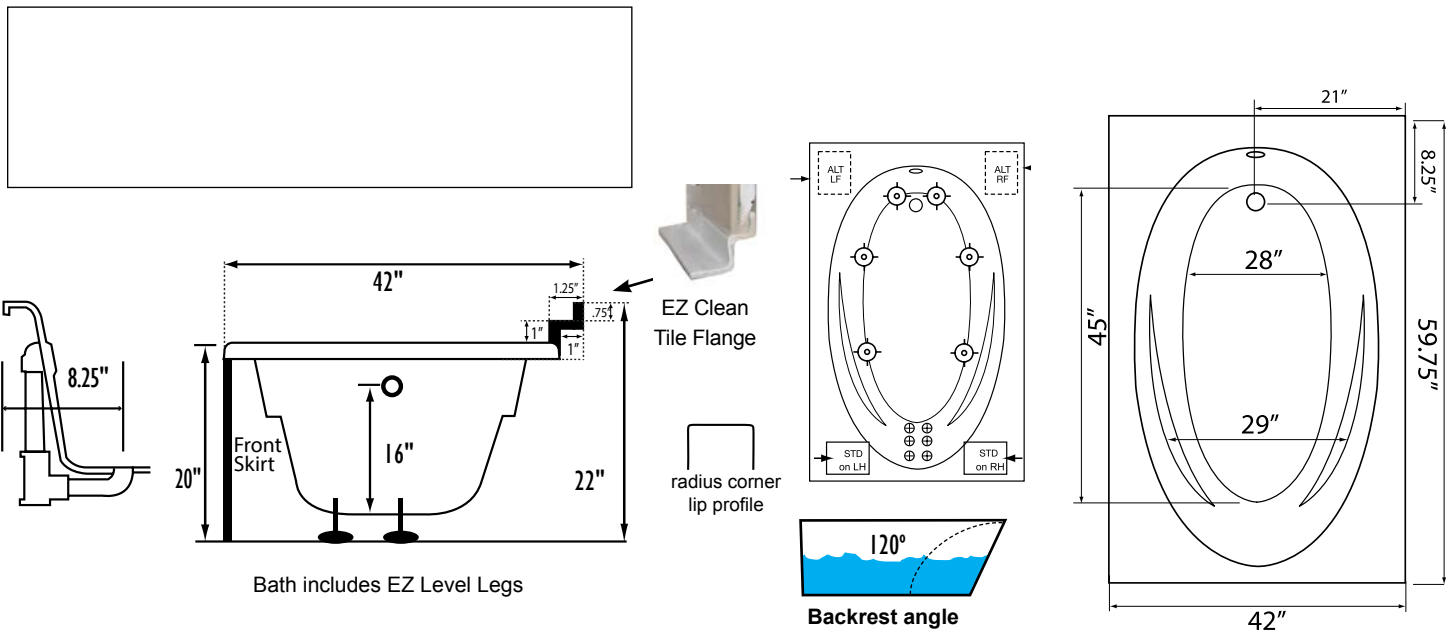

## REQUIREMENTS

- Pump Locations: Select 1
- Electrical: two 115v GFCI Circuits
- Drain: Select Color / Finish
- Tub should not be supported by the lip in any way. Level tub & screw or glue EZ Level adjustable legs to sub floor.**
- CUT OUT DIMENSIONS:**
  - OVALS:** A template will be provided
  - RECTANGLES:** Subtract 1" to 1.5" from length & width for hole cut out size

**EZ CLEAN CAST ACRYLIC LIMITED LIFETIME WARRANTY** c  **US ANSI**

**NOTE:** Graphics may not be to scale. Specifications and features are subject to change without notice and are ± .25". All final measurements should be taken from **tub on site**. Access 18"x 18" or larger is required for each pump. Some pump locations and plumbing may extend beyond the perimeter of the bath.