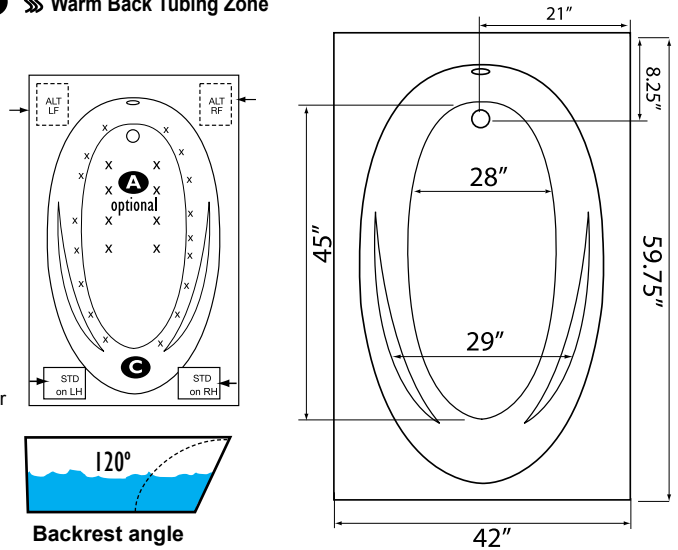

REQUIREMENTS

Pump Locations: Select 1
Electrical: one 115v GFCI Circuits
Drain: Select Color / Finish
Tub should not be supported by the lip in any way. Level tub & screw or glue adjustable legs to sub floor.

CUT OUT DIMENSIONS:

OVALS: A template will be provided
RECTANGLES: Subtract 1" to 1.5" from length & width for hole cut out size

EZ CLEAN CAST ACRYLIC LIMITED LIFETIME WARRANTY

- A** X HTT® Leg Therapy Air Massage System includes 10 Air Jets on the floor. Optional on Combo Plat and Combo Gold Series
- B** X 6 Jet HTT® Back Massage System: N/A on Combo Series-Standard on Plat series
- C** Warm Back Tubing Zone

NOTE: Graphics may not be to scale. Specifications and features are subject to change without notice and are ± .25". All final measurements should be taken from **tub on site**. Access 18"x 18" or larger is required for each pump. Some pump locations and plumbing may extend beyond the perimeter of the bath.