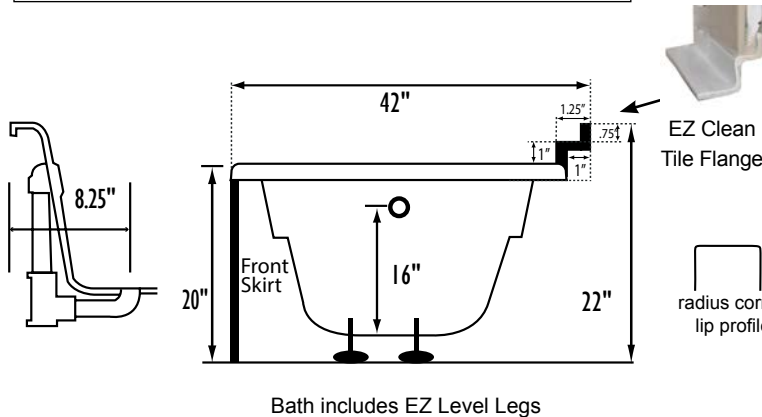

PURITY

HydroCleanse

STANDARD ACCESSORIES

Mood Light
Lift & Turn Drain - White, Biscuit, Bone, Brushed Nickel, Oil Rubbed Bronze, Polished Chrome
Deluxe Cushion Pillow
EZ Level Adjustable Legs
Integral Tile Flange
FDA Recipe Non-Toxic Food & Beverage Grade Plumbing (primarily)
30 Point Quality Assurance Factory Test

REQUIREMENTS

Pump Locations: Select 1
Electrical: one 115v GFCI Circuits
Drain: Select Color / Finish
Tub should not be supported by the lip in any way. Level tub & screw or glue adjustable legs to sub floor.

CUT OUT DIMENSIONS:

OVALS: A template will be provided
RECTANGLES: Subtract 1" to 1.5" from length & width for hole cut out size

EZ CLEAN CAST ACRYLIC LIMITED LIFETIME WARRANTY

- A** X HTT® Leg Therapy Air Massage System includes 10 Air Jets on the floor. Optional on Combo Plat and Combo Gold Series
- B** X 6 Jet HTT® Back Massage System: N/A on Combo Series-Standard on Plat series
- C** Warm Back Tubing Zone

NOTE: Graphics may not be to scale. Specifications and features are subject to change without notice and are ± .25". All final measurements should be taken from **tub on site**. Access 18"x 18" or larger is required for each pump. Some pump locations and plumbing may extend beyond the perimeter of the bath.