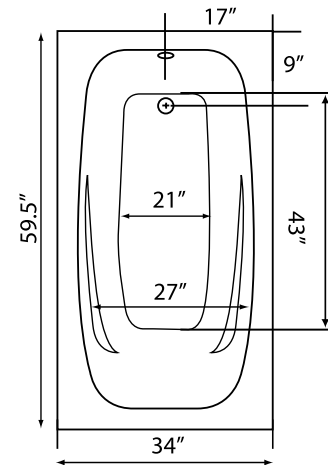

Escape 534 SKTF Platinum Combination

60" x 34" x 22"

SKU: ESCAPE534SKTF-PCB

Platinum Combination

TECHNICAL SPECIFICATIONS	
Drain	End drain
Pump Location(s): Select 3	Std. = Standard / Alt LF/RF Optional
Bath Weight (empty)	165 lbs
Gallons to Operate	34-52
ELECTRICAL SPECIFICATIONS	
Motor/Pump	(3) 115v 20AMP GFCI Circuits
Inline Stainless Steel Heater	(1) 115v 20AMP GFCI Circuit

REQUIREMENTS

- Pump Locations: Select 3
- Electrical: Four 115v 20amp GFCI Circuits
- Cable Drain and Grab Bars: Select Color / Finish
- Tub should not be supported by the lip in any way. Level tub & screw or glue EZ Level adjustable legs to sub floor.**
- CUT OUT DIMENSIONS:**
 - OVALS:** A template will be provided
 - RECTANGLES:** Subtract 1" to 1.5" from length & width for hole cut out size

NOTE: Graphics may not be to scale. Specifications and features are subject to change without notice and are ± .25". All final measurements should be taken from **tub on site**. Access 18"x 18" or larger is required for each pump. Some pump locations and plumbing may extend beyond the perimeter of the bath.