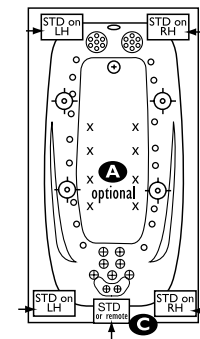

PURITY

- HydroClean Water Purity System
- HydroCleanse

STANDARD ACCESSORIES

- Grab Bar(s) - 2 on End Drain baths White, Biscuit, Bone, Brushed Nickel, Polished Chrome
- Chromatherapy Lighting
- Deluxe Cable Drain - White, Biscuit, Bone, Brushed Nickel, Oil Rubbed Bronze, Polished Chrome
- Deluxe Cushion Pillow on 2 person baths
- Neck Massage Pillow
- Integral Tile Flange
- EZ Level Base
- FDA Recipe Non-Toxic Food & Beverage Grade Plumbing (primarily)
- 30 Point Quality Assurance Factory Test

REQUIREMENTS

- Pump Locations: Select 3
- Electrical: Four 115v 20amp GFCI Circuits
- Cable Drain and Grab Bars: Select Color / Finish
- Tub should not be supported by the lip in any way. Level tub & screw or glue EZ Level adjustable legs to sub floor.**
- CUT OUT DIMENSIONS:**
 - OVALS:** A template will be provided
 - RECTANGLES:** Subtract 1" to 1.5" from length & width for hole cut out size

NOTE: Graphics may not be to scale. Specifications and features are subject to change without notice and are ± .25". All final measurements should be taken from **tub on site**. Access 18"x 18" or larger is required for each pump. Some pump locations and plumbing may extend beyond the perimeter of the bath.