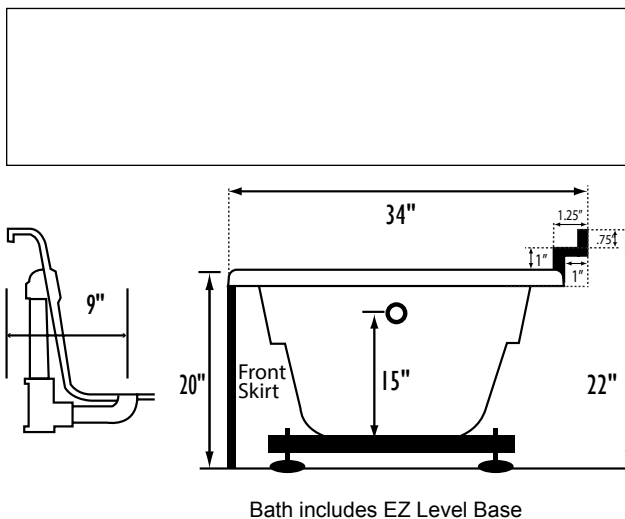

BATHERS: 1	
INSTALLATION	
	DECK (D)
	UNDER MOUNT (U)
•	ALCOVE (A)
	FREESTANDING (F)
	CLAWFOOT (L)
	PEDESTAL (P)

Jet & Control placement may vary

Skirt & Tile Flange - Access Panel with screws & caps

STANDARD FEATURES & ACCESSORIES for Platinum Combination

PURITY

- HydroClean Water Purity System
- HydroCleanse

STANDARD ACCESSORIES

- Grab Bar(s) - 2 on End Drain baths White, Biscuit, Bone, Brushed Nickel, Polished Chrome
- Chromatherapy Lighting
- Deluxe Cable Drain - White, Biscuit, Bone, Brushed Nickel, Oil Rubbed Bronze, Polished Chrome
- Deluxe Cushion Pillow on 2 person baths
- Neck Massage Pillow
- Integral Tile Flange
- EZ Level Base
- FDA Recipe Non-Toxic Food & Beverage Grade Plumbing (primarily)
- 30 Point Quality Assurance Factory Test

REQUIREMENTS

- Pump Locations: Select 3
- Electrical: Four 115v 20amp GFCI Circuits
- Cable Drain and Grab Bars: Select Color / Finish
- Tub should not be supported by the lip in any way. Level tub & screw or glue EZ Level adjustable legs to sub floor.**
- CUT OUT DIMENSIONS:**
 - OVALS:** A template will be provided
 - RECTANGLES:** Subtract 1" to 1.5" from length & width for hole cut out size

NOTE: Graphics may not be to scale. Specifications and features are subject to change without notice and are ± .25". All final measurements should be taken from **tub on site**. Access 18"x 18" or larger is required for each pump. Some pump locations and plumbing may extend beyond the perimeter of the bath.