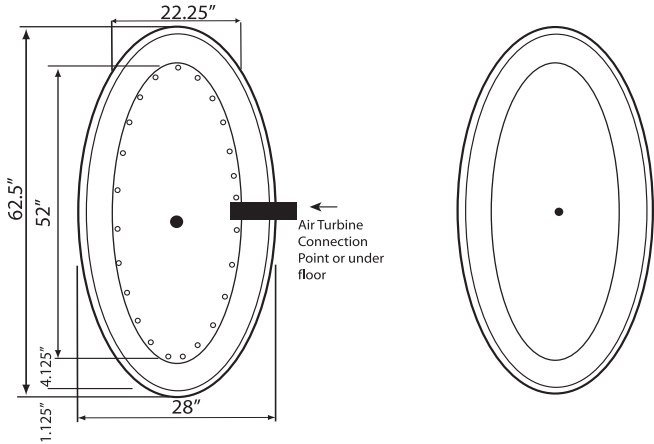

Air Gold #BGA6228-FS	Bathtub #BTO6228-FS	
\$9,580	\$7,495	

NOTE: Specifications are ± 1/4" and features are subject to change without notice. All final measurements should be taken from tub on site.

EQUIPMENT LEGEND	Classic or EZ Clean Sidewall Jets	Optional Platinum HTT Air Massage System	Accu-Massage Jets	Micro Flow or Opt. Micromassage	Ultra Flow or Opt. Ultra Massage	Sole Soother	Neck Massage Pillow	Inlet/Outlet Port	Pump Alt. Pump	Warm Back Tubing Zone	Pump Access (18"x18" required)	*Some pump locations & plumbing may extend beyond perimeter of bath.
------------------	-----------------------------------	------------------------------------------	-------------------	---------------------------------	----------------------------------	--------------	---------------------	-------------------	----------------	-----------------------	--------------------------------	----------------------------------------------------------------------