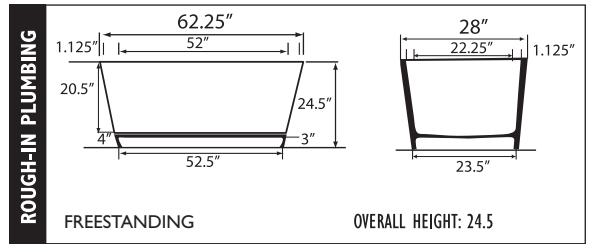

FEATURES	Air Silver		
JETS— Total number of jets			
Air Jets/Ports	18		
Accu-Massage	N/A		
Micro Flow	N/A		
Micro Massage (each)	N/A		
Ultra Flow	N/A		
Ultra Massage (each)	N/A		
Sole Soother 7 (N/A in Metallic)	N/A		
Back Masseur System	N/A		
Neck Masseur Pillow (incl 2 jets)	N/A		
PUMPS			
1.0 Air Power 3 Speed	N/A		
1.25 Air Power Variable Speed	Incl	Remote Location only up to 15' away	
2.25 Hydro Power 1 speed	N/A		
3.25 Hydro Power 3 speed	N/A		
Whisper Flo Heat Pump	N/A		
Alternate Pump Location	Incl		
Custom Pump Location(s)	$180		
HEATER			
Heater Inline/Electric	N/A		
CONTROLS			
Air Switch on/off	N/A		
Air Switch w/ Digital Temp Readout	N/A		
Electronic	Incl	Remote mount on wall or deck only	

FEATURES	Air Silver		
HYDRO CLEANSE	$19.95		
TILE FLANGE	N/A		
DRAIN KITS			
Lift N Turn PB, PC, SN, WH, ALM, BISC, ORB	Incl		
PILLOW			
Deluxe Oval	Incl		
STANDARD COLORS			
White, Bone, Almond & Biscuit			
EZ LEVEL BARS	N/A		
*Use Plat, Combo, Air Deck Heights			
Rush Order 72hr Manufacturing (confirm with factory)	$495		
Shipping Boxes	$90